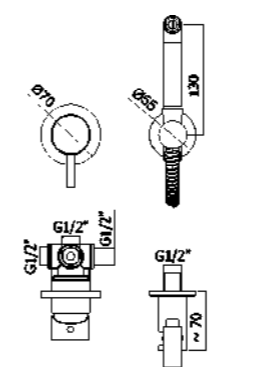

KIT DUP112CR
Set bidet incasso con miscelatore
Concealed bidet set with mixer