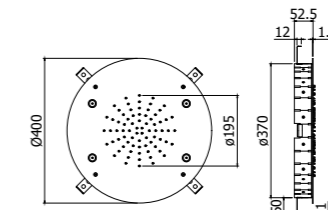

ZSOF 130CR FILADELFIA
Soffione ad incasso in metallo, anticalcare, con NEBULIZZATORE - Ø 400 mm
Concealed ceiling metal shower head, antiscalc system, with NEBULIZER JETS - Ø 400 mm