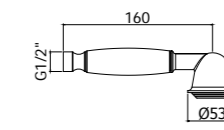

ZDOC 030CR RETRÒ BELINDA
Doccia Retrò Belinda (monogetto) in metallo
Retrò Belinda (single-spray) metal hand-shower