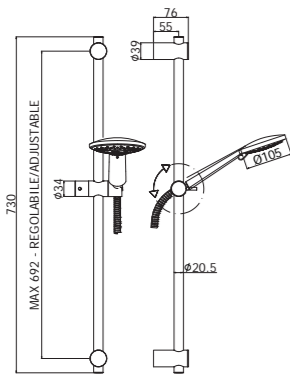

Specifiche / specifications