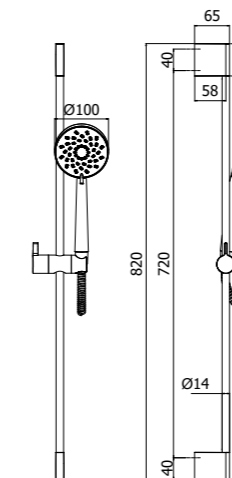

ZSAL 210CRAG

^ ZSAL 118CRAG

ZSAL 135NO >

^ ZSAL 212CR

Specifiche / specifications

ZSAL 197CR TWIN
Saliscendi Twin con doccia
(4 getti) in ABS
Twin sliding rails with (4-spray
functions) ABS hand-shower

ZSAL 212CR LUNA TOP
Saliscendi Luna Top con doccia
(3 getti) in ABS
Luna Top sliding rails with (3-spray
functions) ABS hand-shower