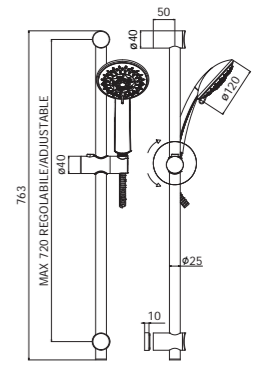

Specifiche / specifications