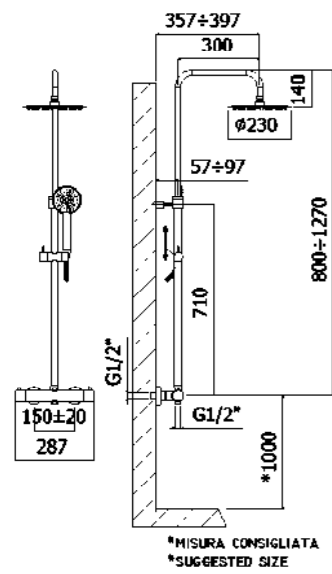

ZCOL 589LIQCR NEW MINI BIRILLO
Colonna doccia con miscelatore
termostatico
Shower column with thermostatic mixer

*MISURA CONSIGLIATA
*SUGGESTED SIZE