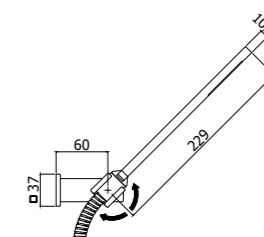

ZDUP 074CR BERRY
Set doccia Berry
Berry shower set