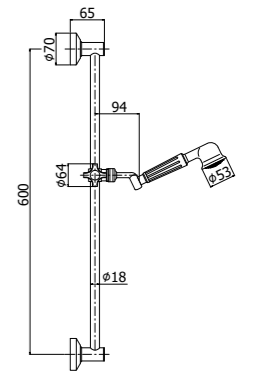

Specifiche / specifications