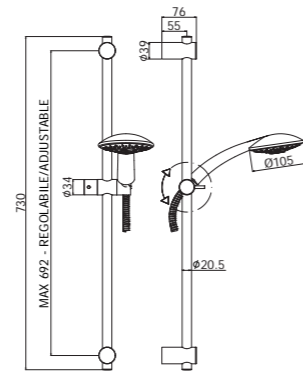

Specifiche / specifications