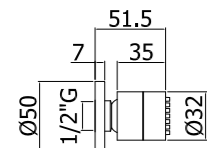

ZSOF 062CR
Soffione quadro in metallo, anticalcare - 33x33 mm
Square metal body jet, antiscaling system - 33x33 mm