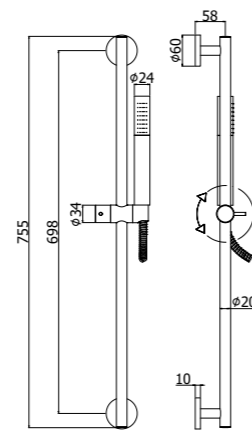

ZSAL 146CRAG LIFE GINEVRA
Saliscendi Life Ginevra con doccia (3 getti) in ABS
Life Ginevra sliding rails with (3-spray functions) ABS hand-shower