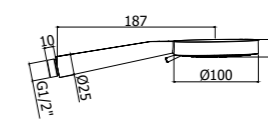

ZDOC 118CR LUNA
Doccia Luna (3 getti) in ABS
Luna (three spray-functions) ABS
hand-shower