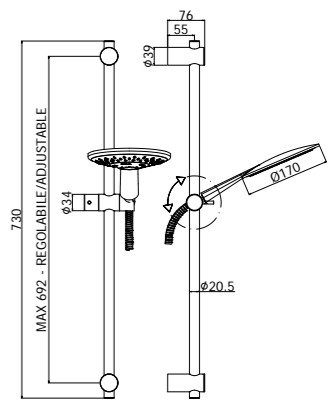

Specifiche / specifications