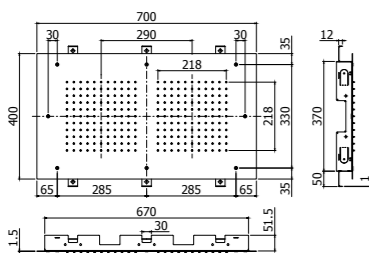

ZSOF 304CR LAS VEGAS
Soffione ad incasso "Tondo" in metallo, anticalcare - Ø 550 mm
"Round" concealed ceiling metal shower head, antiscalc system - Ø 550 mm

ZSOF 302CR MIAMI
Soffione ad incasso " Rettangolare" in metallo, anticalcare - 700x400 mm
"Rectangular" concealed ceiling metal shower head, antiscalc system - 700x400 mm