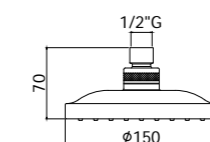

ZSOF 029CR ARIZONA
Soffione "Arizona" in ABS, anticalcare Ø 150 mm
"Arizona" ABS shower head, antiscala system - Ø150 mm