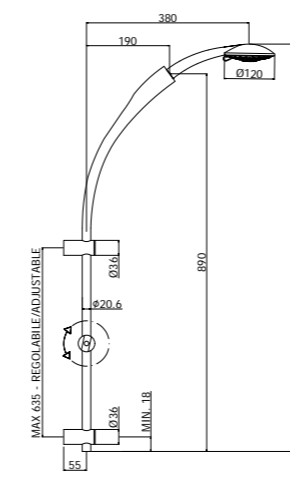

ZSAL 210CRAG

^ ZSAL 118CRAG

ZSAL 135NO >

^ ZSAL 212CR

Specifiche / specifications

ZSAL 197CR TWIN
Saliscendi Twin con doccia
(4 getti) in ABS
Twin sliding rails with (4-spray
functions) ABS hand-shower

ZSAL 212CR LUNA TOP
Saliscendi Luna Top con doccia
(3 getti) in ABS
Luna Top sliding rails with (3-spray
functions) ABS hand-shower