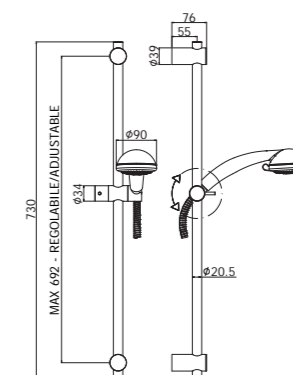

Specifiche / specifications