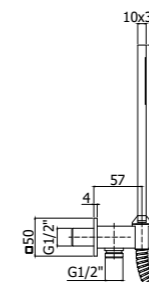

ZDUP 058CR LEVEL
Set doccia Level
Level shower set