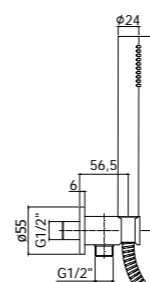

ZDUP 095CR QUADRO
Set doccia incasso quadro con presa acqua incorporata
Square concealed shower set with build-in water inlet