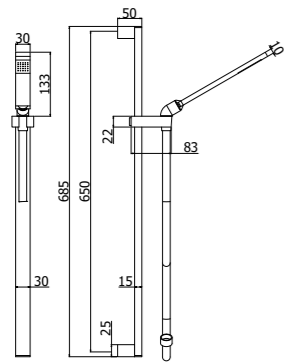

ZSAL 135NO LIFE
Saliscendi Life con doccia (monogetto) in metallo
Life sliding rails with (single-spray) metal hand-shower