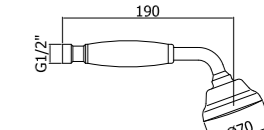

ZDOC 070CR MAJORCA
Doccia Majorca (3 getti) in ABS Ø80 mm
Majorca (3-spray functions) ABS hand-shower Ø80 mm