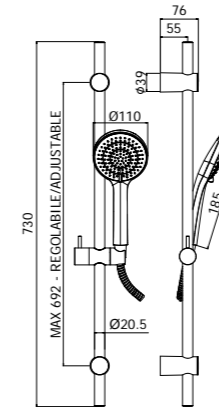

ZSAL 210CR SOFIA
Saliscendi Sofia con doccia (2 getti) in ABS
Sofia sliding rails with (2-spray functions) ABS hand-shower