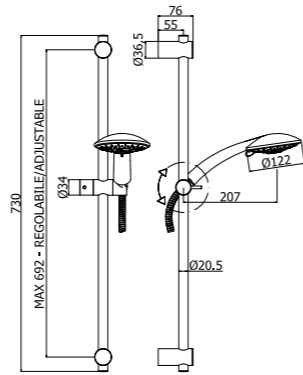

Specifiche / specifications