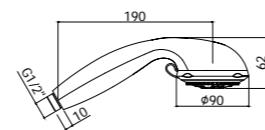

ZDOC 067CR MASTER
Doccia Master (monogetto) in metallo
Master (single-spray) metal hand-shower