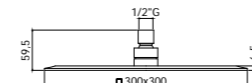

ZSOF 096CR ZANZIBAR
Soffione "Zanzibar" in metallo, anticalcare, non ispezionabile - 300x300 mm
"Zanzibar" metal shower head, antiscaling system, not inspectable - 300x300 mm