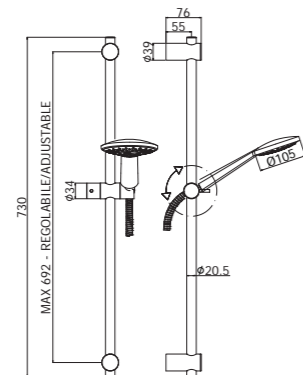

Specifiche / specifications