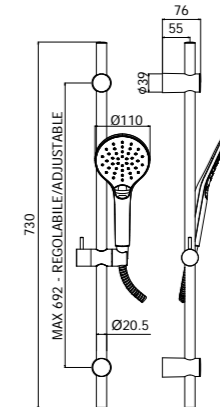

ZSAL 196CR ODEON
Saliscendi Odeon con doccia (monogetto) in ABS
Odeon sliding rails with (single-spray) ABS hand-shower