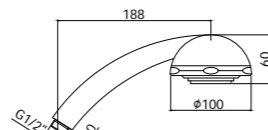

ZDOC 077CR QUEEN
Doccia Queen (4 getti) in ABS Ø90 mm
Queen (4-spray functions) ABS hand-shower Ø90 mm