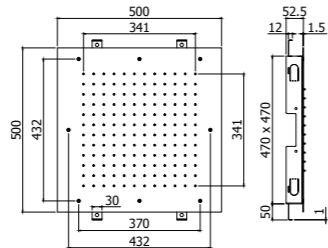

ZSOF 301CR BOSTON
Soffione ad incasso "Quadro" in metallo, anticalcare - 500x500 mm
"Square" concealed ceiling metal shower head, antiscalc system - 500x500 mm