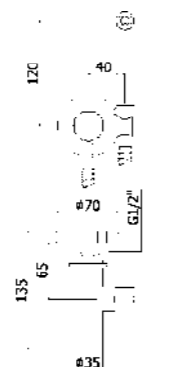

ZDUP 110CR

^ ZDUP 110CR

ZDUP 110NO >

Specifiche / specifications

ZDUP 109CR TWEET ROUND
Set bidet incasso con rubinetto solo acqua fredda
Concealed bidet set with tap for cold water only

ZDUP 110CR TWEET ROUND MIX
Set bidet incasso con miscelatore
Concealed bidet set with mixer