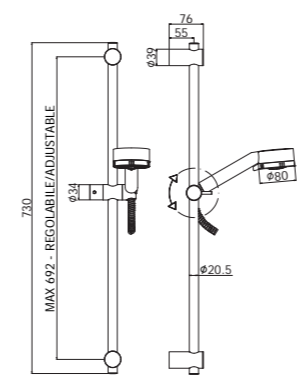

Specifiche / specifications