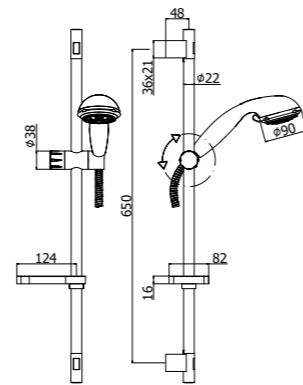

Specifiche / specifications