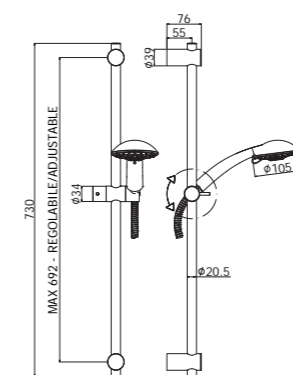

Specifiche / specifications