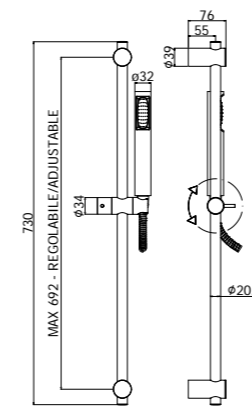

ZSAL 211CR GINEVRA
Saliscendi Ginevra con doccia (3 getti) in ABS
Ginevra sliding rails with (3-spray functions) ABS hand-shower