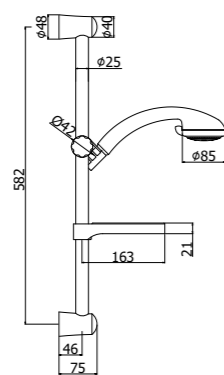

Specifiche / specifications