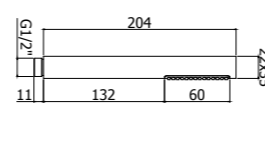

ZDUP 094CR TONDO
Set doccia incasso tondo con presa acqua incorporata
Round concealed shower set with build-in water inlet