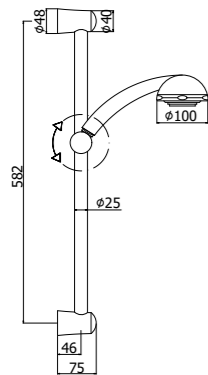

Specifiche / specifications