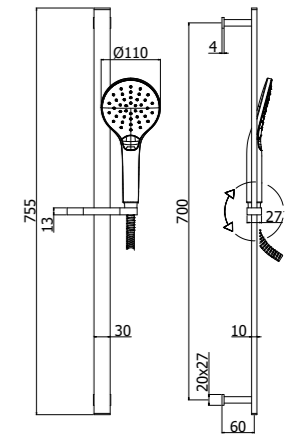

Specifiche / specifications