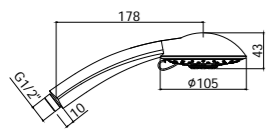

ZDOC 085CR LANCE
Doccia Lance (monogetto) in ABS
Ø105 mm
Lance (single-spray) ABS hand-
shower Ø105 mm

^ ZDUP 095CRAG

Specifiche / specifications

ZDOC 075CR PRINCE
Doccia Prince (4 getti) in ABS Ø105 mm
Prince (4-spray functions) ABS hand-shower Ø105 mm