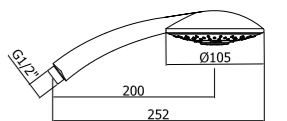

ZDOC 085CR LANCE
Doccia Lance (monogetto) in ABS
Ø105 mm
Lance (single-spray) ABS hand-
shower Ø105 mm