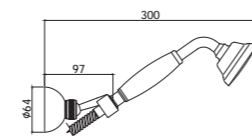

Specifiche / specifications