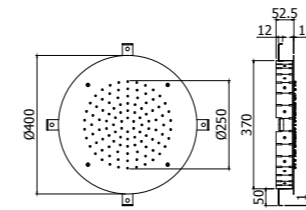

ZSOF 303CR LOS ANGELES
Soffione ad incasso "Tondo" in metallo, anticalcare - Ø 400 mm
"Round" concealed ceiling metal shower head, antiscalc system - Ø 400 mm