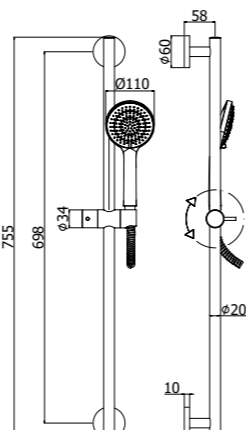

ZSAL 150CR STICK NEW
Saliscendi Stick new con doccia (monogetto) in ABS
Stick new sliding rails with (single-spray) ABS hand-shower