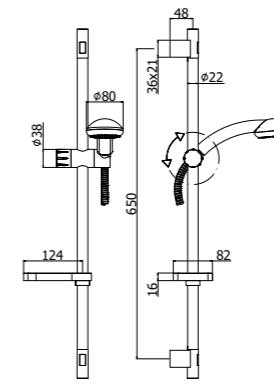

Specifiche / specifications