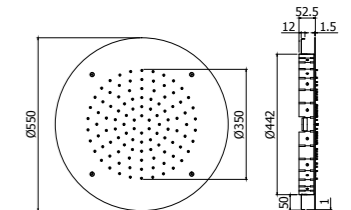

ZSOF 304CR LAS VEGAS
Soffione ad incasso "Tondo" in metallo, anticalcare - Ø 550 mm
"Round" concealed ceiling metal shower head, antiscalc system - Ø 550 mm