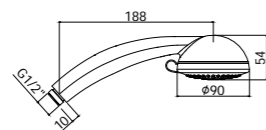

ZDOC 045CR ISCHIA
Doccia Ischia (3 getti) in ABS Ø100 mm
Ischia (3-spray functions) ABS hand-shower Ø100 mm