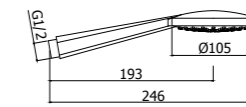

ZDOC 105CR GIADA
Doccia Giada (monogetto) in ABS
Ø105 mm
Giada (single-spray) ABS hand-
shower Ø105 mm