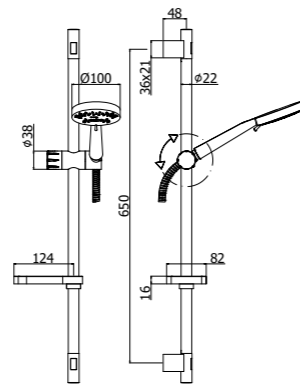

Specifiche / specifications