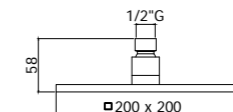

ZSOF 075CR SYNCRO
Soffione "Syncro" in metallo, anticalcare, ispezionabile - 200x200 mm
"Syncro" metal shower head, antiscaling system, inspectable - 200x200 mm