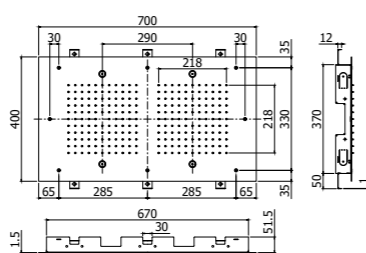

ZSOF 131CR MEMPHIS
Soffione ad incasso in metallo, anticalcare, con NEBULIZZATORE - 700x400 mm
Concealed ceiling metal shower head, antiscalc system, with NEBULIZER JETS - 700x400 mm