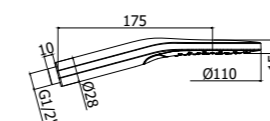

ZDOC 122CR SOFIA
Doccia Sofia (2 getti) in ABS
Sofia (two spray-functions) ABS
hand-shower