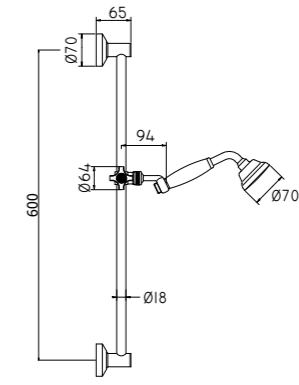

Specifiche / specifications