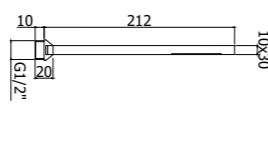

ZDOC 078CR BERRY
Doccia Berry (monogetto) in metallo
Berry (single-spray) metal hand-shower