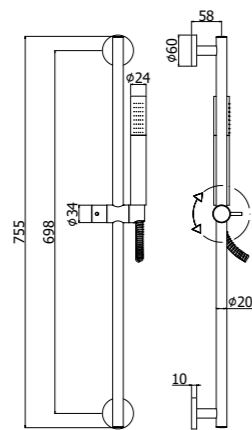

ZSAL 135CRAG LIFE
Saliscendi Life con doccia (monogetto) in metallo
Life sliding rails with (single-spray) metal hand-shower