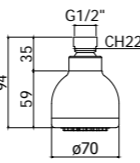

ZSOF 032CR OREGON
Soffione "Oregon" in ABS, anticalcare
Ø 70 mm
"Oregon" ABS shower head, antiscald system - Ø 70 mm