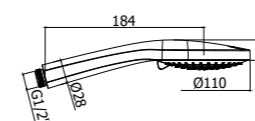

ZDOC 125CR GINEVRA
Doccia Ginevra (3 getti) in ABS
Ginevra (three spray-functions)
ABS hand-shower