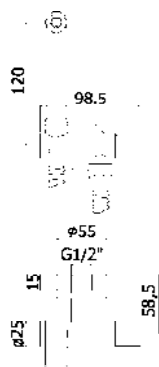

ZDUP 110CR

^ ZDUP 110CR

ZDUP 110NO >

Specifiche / specifications

ZDUP 109CR TWEET ROUND
Set bidet incasso con rubinetto solo acqua fredda
Concealed bidet set with tap for cold water only

ZDUP 110CR TWEET ROUND MIX
Set bidet incasso con miscelatore
Concealed bidet set with mixer