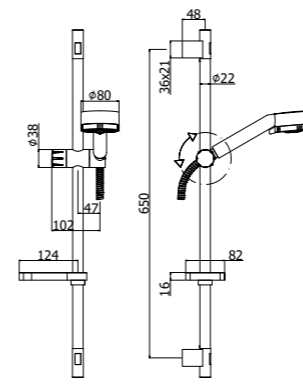

Specifiche / specifications