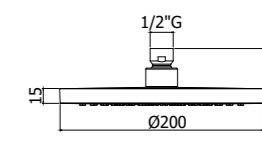

ZSOF 115CR PANDA
Soffione "Panda" in ABS, anticalcare Ø 200 mm
"Panda" ABS shower head, antiscala system Ø 200 mm