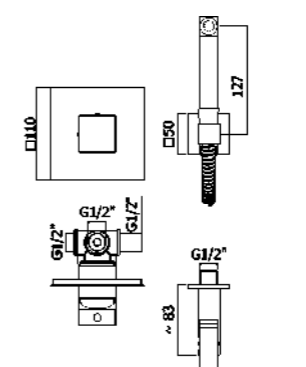

KIT ZDUP 099CR
Set doccia esterno Minorca
Minorca shower set