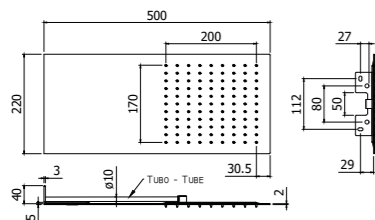

ZSOF 117CR SLIM
Soffione "Slim" in metallo, anticalcare - 500x220 mm
"Slim" metal shower head, antiscaling system - 500x220 mm