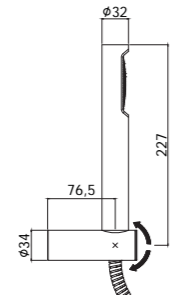

ZDUP 118CR SOFIA
Set doccia Sofia
Sofia shower set