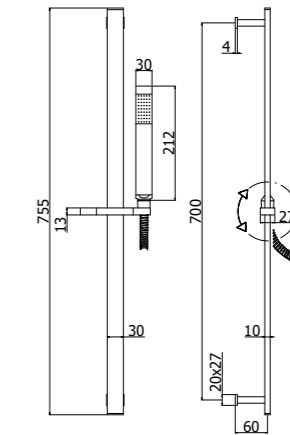

ZSAL 147CRAG CITY SOFIA
Saliscendi City Sofia con doccia
(2 getti) in ABS
City Sofia sliding rails with (2-spray
functions) ABS hand-shower