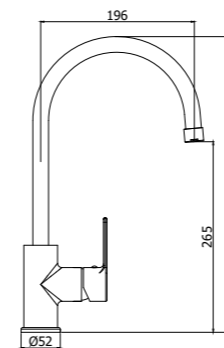

Specifiche / specifications

Finiture / finishes