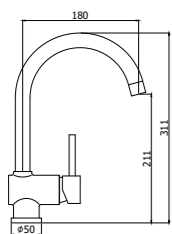

SK 185CR

^ SK 180CR

SK 179CR >

Specifiche / specifications

SK 180CR
Miscelatore lavello monoforo con canna orientabile
One-hole sink mixer with swivelling spout

SK 185CR
Miscelatore lavello con canna orientabile e doccetta estraibile
One-hole sink mixer with swivelling spout and pull out spray