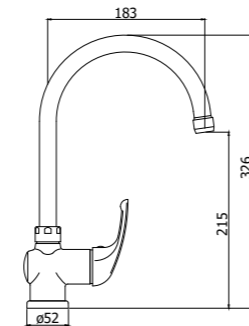

APM 161CR
Miscelatore lavello a muro con canna tubo orientabile
Wall sink mixer with swivelling tube spout