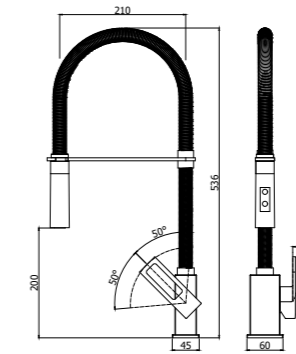

EF 880CR

EL 179CR

Kitchen / Elle-Effe

Specifiche / specifications

EL 880CR
 Miscelatore lavello monoforo con canna orientabile
 One-hole sink mixer with swivelling spout

EF 179CR
 Miscelatore lavello "Professional" con doccia estraibile (2 getti) e canna orientabile
 One-hole "Professional" sink mixer with pull-out hand-shower (two-spray) and swivelling spout