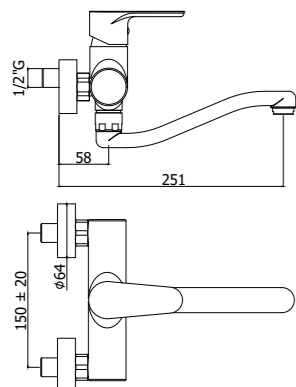

Finiture / finishes