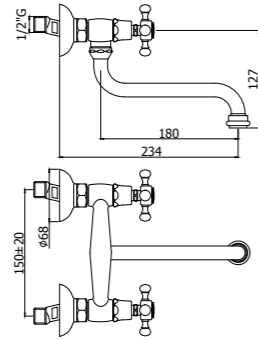

FBLV 180CR

^ FBLV 180BR

^ FBLV 180RM

^ FBLV 180CR

FBLV 180CR >

Specifiche / specifications

FBLV 180CR
 Monoforo lavello con canna orientabile
 One-hole sink mixer with swivelling spout

FBLV 161CR
 Gruppo lavello a muro con canna orientabile
 Wall sink mixer with swivelling spout