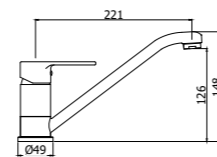

RED 181CR
Miscelatore lavello monoforo con canna small orientabile
One-hole sink mixer with small swivelling spout