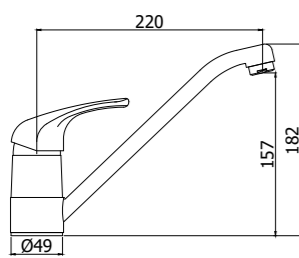

ND 183CR
Miscelatore lavello con doccia estraibile (2 getti) e canna tubo orientabile
One-hole sink mixer with pull-out hand-shower (two-spray) and swivelling spout