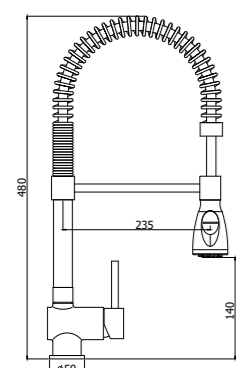

SK 178CR
Miscelatore lavello "Professional" con doccetta Lux 2 getti
One-hole sink mixer "Professional" with two-spray luxury hand-shower