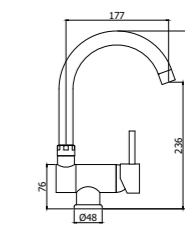

SK 177CR
Miscelatore lavello "Professional" con doccetta bombata 2 getti
One-hole sink mixer "Professional" with two-spray round hand-shower