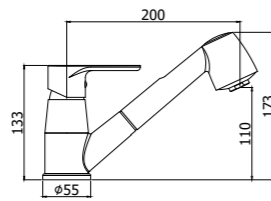

GR 180CR

Specifiche / specifications

GR 180CR
 Miscelatore lavello monoforo con canna tubo orientabile
 One-hole sink mixer with tube swivelling spout

GR 183CR
 Miscelatore lavello con doccia estraibile (2 getti) e canna tubo orientabile
 One-hole sink mixer with pull-out hand-shower (two-spray) and swivelling spout