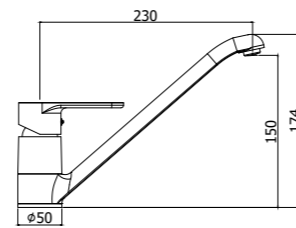

GR 161CR
Miscelatore lavello a muro con canna tubo orientabile
Wall sink mixer with swivelling tube spout