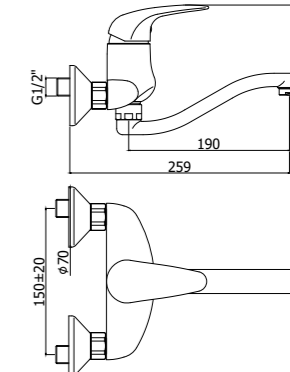

Specifiche / specifications

Finiture / finishes