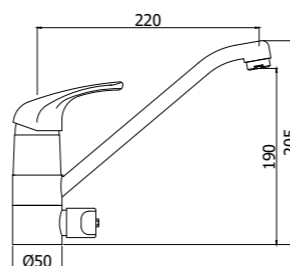

Finiture / finishes