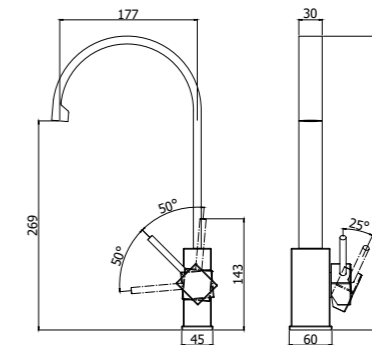

Kitchen / Level

Specifiche / specifications

LEA 176CR
 Miscelatore lavello "PROFESSIONAL" con
 doccia getto fisso
 One-hole "PROFESSIONAL" sink mixer, single
 mode hand-shower

LEA 880CR
 Miscelatore lavello monoforo canna piatta
 orientabile
 One-hole sink mixer with rectangular
 swivelling spout