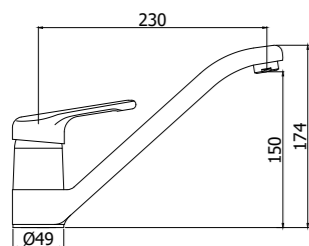

The essential but pleasant line creates a timeless product. The classic shapes of this tap are still very popular today in different types of settings.

NT180CR

Specifiche / specifications

NT 182CR
 Miscelatore lavello monoforo con canna fusa orientabile
 One-hole sink mixer with swivelling cast spout