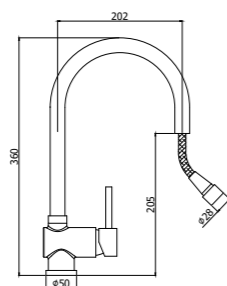

SK 185CR

^ SK 180CR

SK 179CR >

Specifiche / specifications

SK 180CR
Miscelatore lavello monoforo con canna orientabile
One-hole sink mixer with swivelling spout

SK 185CR
Miscelatore lavello con canna orientabile e doccetta estraibile
One-hole sink mixer with swivelling spout and pull out spray