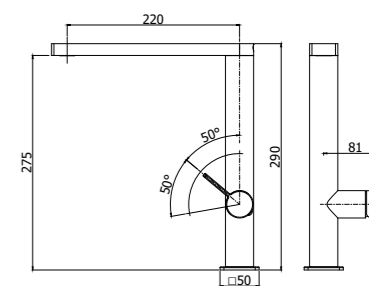

RO 185CR
Miscelatore lavello monoforo con doccia estraibile (monogetto) e canna orientabile
One-hole sink mixer with pull-out hand-shower (single-spray) and swivelling spout