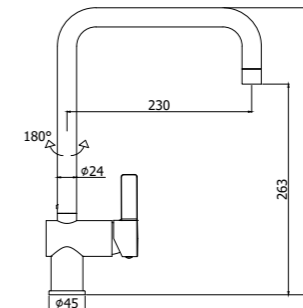

RO 980ST >

RO 180CR

Kitchen / Rock

Specifiche / specifications

RO 180CR
Miscelatore lavello monoforo con canna orientabile
One-hole sink mixer with swivelling spout

RO 980CR
Miscelatore lavello monoforo con canna orientabile
One-hole sink mixer with swivelling spout