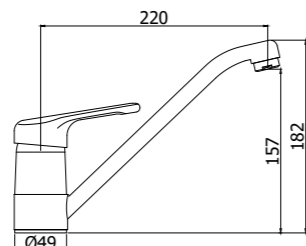

NT 183CR
Miscelatore lavello con doccia estraibile (2 getti) e canna tubo orientabile
One-hole sink mixer with pull-out hand-shower (two-spray) and swivelling spout