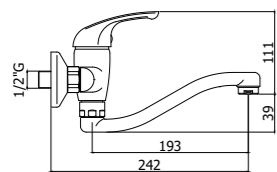

Finiture / finishes