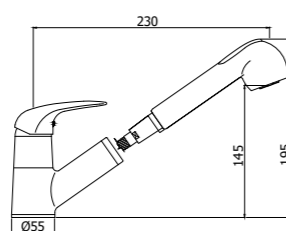

DU 182TCR
 Miscelatore lavello monoforo con canna tubo orientabile
 One-hole sink mixer with tube swivelling spout

DU 183CR
 Miscelatore lavello con doccia estabile (2 getti) e canna tubo orientabile
 One-hole sink mixer with pull-out hand-shower (two-spray) and swivelling spout