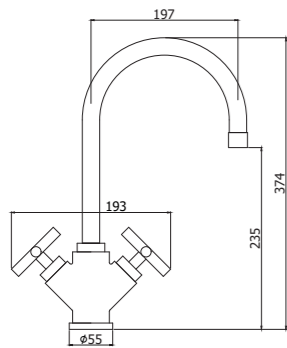

Finiture / finishes