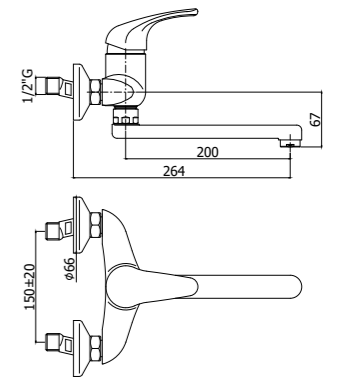

Specifiche / specifications

Finiture / finishes