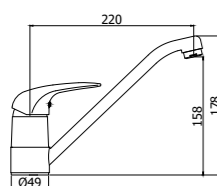

DU 183CR
Miscelatore lavello con doccia estabile (2 getti) e canna tubo orientabile
One-hole sink mixer with pull-out hand-shower (two-spray) and swivelling spout