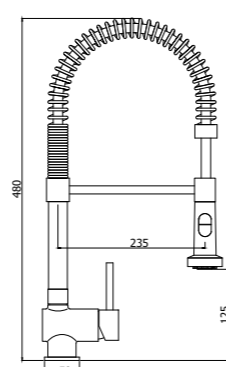

SK 184CR
Miscelatore lavello monoforo con canna orientabile e attacco lavastoviglie
One-hole sink mixer with swivelling spout and dishwasher machine connection