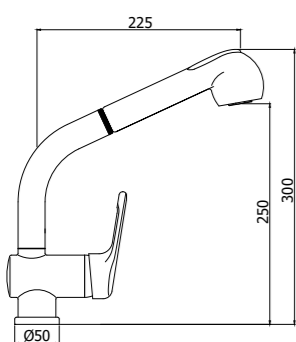

NT 161CR
Miscelatore lavello a muro con canna tubo orientabile
Wall sink mixer with swivelling tube spout