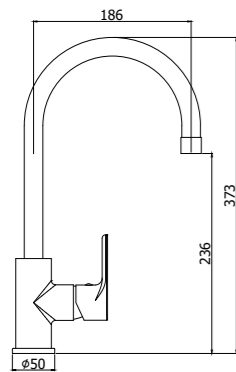

GR 180CR

Specifiche / specifications

GR 180CR
 Miscelatore lavello monoforo con canna tubo orientabile
 One-hole sink mixer with tube swivelling spout

GR 183CR
 Miscelatore lavello con doccia estraibile (2 getti) e canna tubo orientabile
 One-hole sink mixer with pull-out hand-shower (two-spray) and swivelling spout