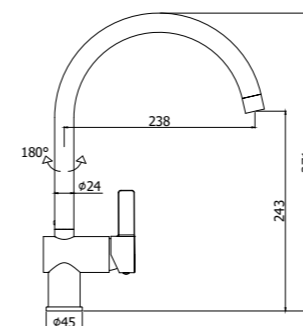

RO 980ST >

RO 180CR

Kitchen / Rock

Specifiche / specifications

RO 180CR
Miscelatore lavello monoforo con canna orientabile
One-hole sink mixer with swivelling spout

RO 980CR
Miscelatore lavello monoforo con canna orientabile
One-hole sink mixer with swivelling spout