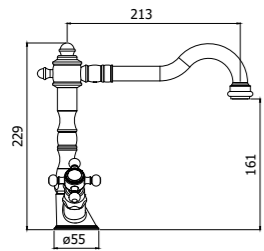

FBLV 180CR

^ FBLV 180BR

^ FBLV 180RM

^ FBLV 180CR

FBLV 180CR >

Specifiche / specifications

FBLV 180CR
 Monoforo lavello con canna orientabile
 One-hole sink mixer with swivelling spout

FBLV 161CR
 Gruppo lavello a muro con canna orientabile
 Wall sink mixer with swivelling spout