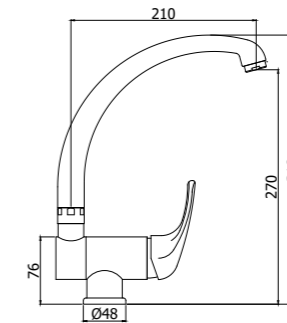

ND 161CR
Miscelatore lavello a muro con canna tubo orientabile
Wall sink mixer with swivelling tube spout