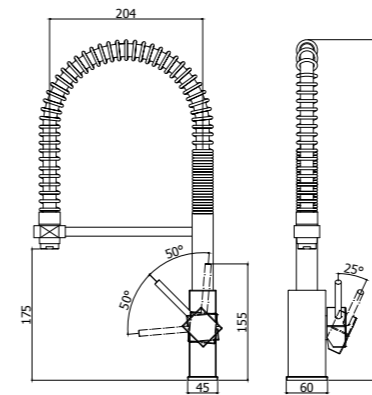

Kitchen / Level

Specifiche / specifications

LEA 176CR
 Miscelatore lavello "PROFESSIONAL" con
 doccia getto fisso
 One-hole "PROFESSIONAL" sink mixer, single
 mode hand-shower

LEA 880CR
 Miscelatore lavello monoforo canna piatta
 orientabile
 One-hole sink mixer with rectangular
 swivelling spout