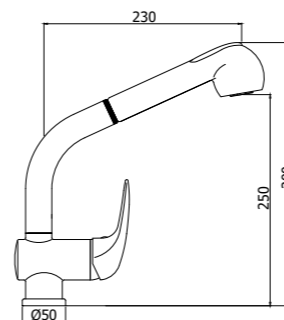

DU 180CR
 Miscelatore lavello monoforo con canna tubo orientabile
 One-hole sink mixer with tube swivelling spout

DU 181CR
 Miscelatore lavello monoforo con canna tubo orientabile
 One-hole sink mixer with tube swivelling spout

DU 182CR
 Miscelatore lavello monoforo canna fusa orientabile
 One-hole sink mixer with swivelling cast spout

DU 185CR
 Miscelatore lavello con doccia estabile (2 getti) e canna orientabile
 One-hole sink mixer with pull-out hand-shower (two-spray) and swivelling spout