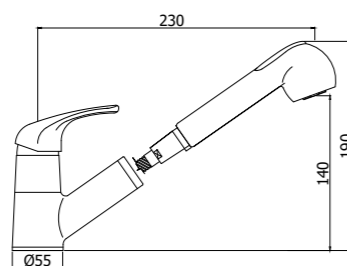

ND 184CR
Miscelatore lavello monoforo con canna orientabile e attacco lavastoviglie
Tall one-hole sink mixer with swivelling spout and dish-washer machine connection