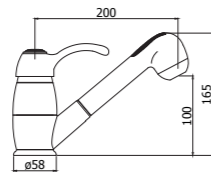

FA 181BR

Specifiche / specifications

FA 181
 Miscelatore lavello laterale canna alta orientabile
 One-hole sink mixer high swivelling spout

FA 183
 Miscelatore lavello con doccia estraibile (2 getti) e canna orientabile
 One-hole sink mixer with pull-out hand-shower (two-spray) and swivelling spout