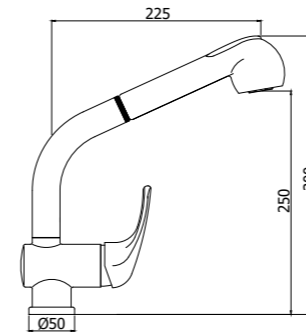

ND 180CR
 Miscelatore lavello monoforo con canna tubo orientabile
 One-hole sink mixer with tube swivelling spout

ND 181CR
 Miscelatore lavello monoforo con canna tubo orientabile
 One-hole sink mixer with tube swivelling spout

ND 182CR
 Miscelatore lavello monoforo canna fusa orientabile
 One-hole sink mixer with swivelling cast spout

ND 185CR
 Miscelatore lavello con doccia estraibile (2 getti) e canna orientabile
 One-hole sink mixer with pull-out hand-shower (two-spray) and swivelling spout