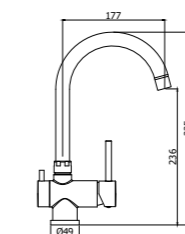

SK 189CR
Miscelatore lavello monoforo con canna reclinabile sotto finestra
One-hole sink mixer with below windows