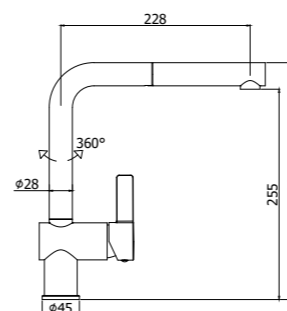

RO 285CR
Miscelatore lavello monoforo con doccia estraibile (2 getti) e canna orientabile
One-hole sink mixer with pull-out hand-shower (two-spray) and swivelling spout