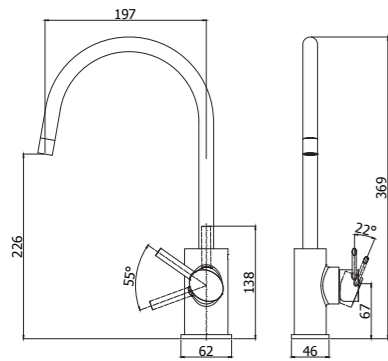

BR 180CR

Specifiche / specifications

BR 180CR
Miscelatore lavello monoforo canna tonda orientabile
One-hole sink mixer with round swivelling spout

Finiture / finishes

CR
Cromo
Chrome plated

Stick

Innovazione.