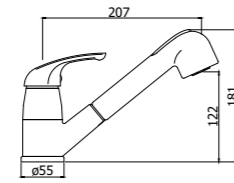

APM 3183CR

Specifiche / specifications

APM 182CR
 Miscelatore lavello monoforo con canna tubo orientabile
 One-hole sink mixer with tube swivelling spout

APM 183CR
 Miscelatore lavello con doccia estraibile (2 getti) e canna tubo orientabile
 One-hole sink mixer with pull-out hand-shower (two-spray) and swivelling spout