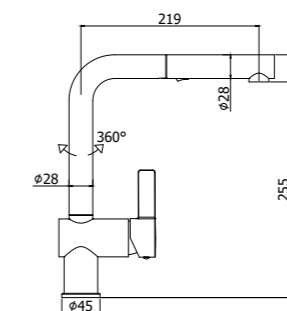

Finiture / finishes