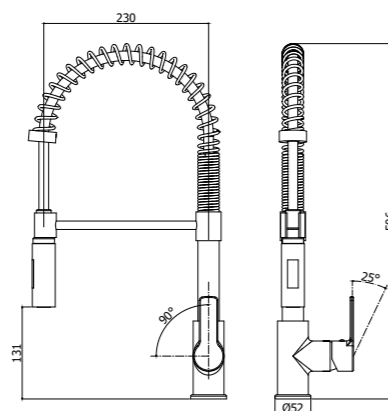

Specifiche / specifications

Finiture / finishes