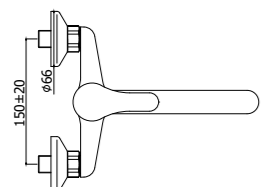

Finiture / finishes