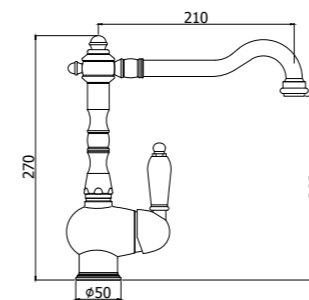

Finiture / finishes