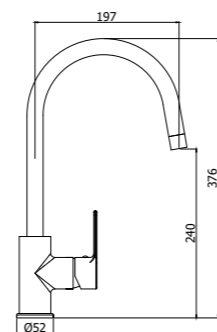

Finiture / finishes