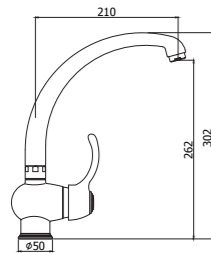

FA 181BR

Specifiche / specifications

FA 181
 Miscelatore lavello laterale canna alta orientabile
 One-hole sink mixer high swivelling spout

FA 183
 Miscelatore lavello con doccia estraibile (2 getti) e canna orientabile
 One-hole sink mixer with pull-out hand-shower (two-spray) and swivelling spout