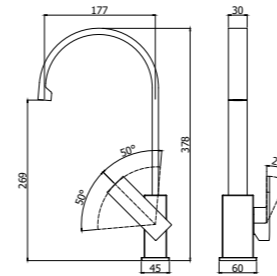

EF 880CR

EL 179CR

Kitchen / Elle-Effe

Specifiche / specifications

EL 880CR
 Miscelatore lavello monoforo con canna orientabile
 One-hole sink mixer with swivelling spout

EF 179CR
 Miscelatore lavello "Professional" con doccia estraibile (2 getti) e canna orientabile
 One-hole "Professional" sink mixer with pull-out hand-shower (two-spray) and swivelling spout