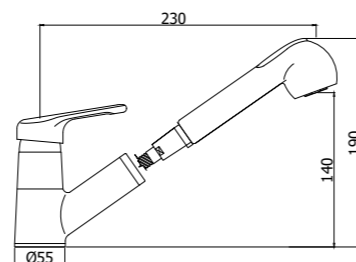

NT 185CR
Miscelatore lavello con doccia estraibile (2 getti) e canna orientabile
One-hole sink mixer with pull-out hand-shower (two-spray) and swivelling spout