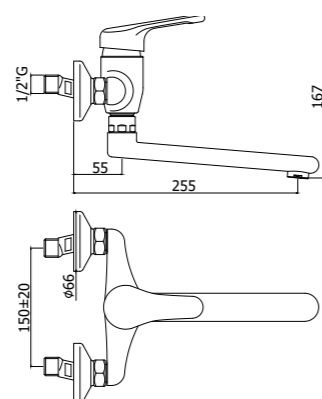

Finiture / finishes