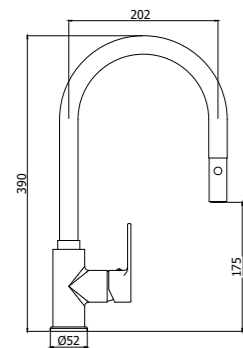

RED 285CR

Specifiche / specifications

RED 285CR
 Miscelatore lavello monoforo con doccia estraibile (2 getti) e canna tonda orientabile
 One-hole sink mixer with pull-out hand-shower (two-spray) and round swivelling spout