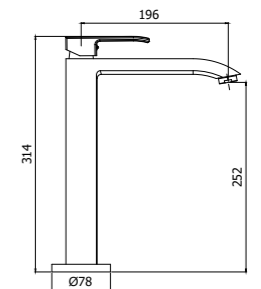

Finiture / finishes