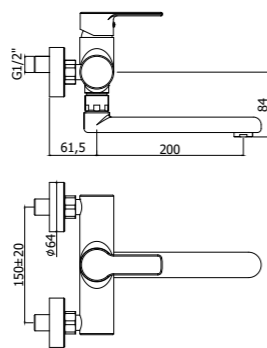

Specifiche / specifications

Finiture / finishes