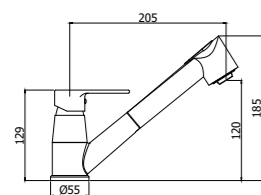

RED 179CR
Miscelatore lavello "Professional" con doccia estraibile (2 getti) e canna orientabile
One-hole "Professional" sink mixer with pull-out hand-shower (two-spray) and swivelling spout