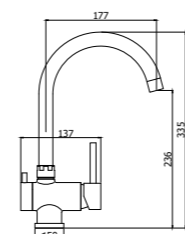

SK 190CR 3 VIE
Miscelatore lavello monoforo con canna orientabile e 3° ingresso per acqua depurata
One-hole sink mixer with swivelling spout 3rd inlet for purified water