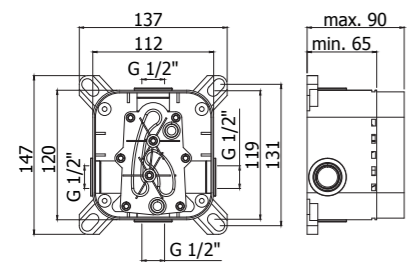

*
Da abbinare solo con
BR BOX010 - BR BOX015
To be completed only with
BR BOX010 - BR BOX015