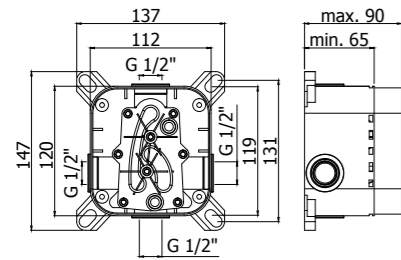

*
Da abbinare solo con
RIN BOX010 - RIN BOX015
To be completed only with
RIN BOX010 - RIN BOX015