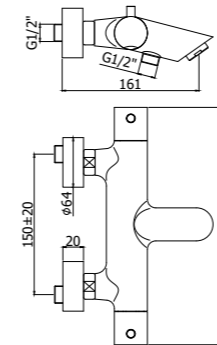

LIQ 168-168DCR
Miscelatore termostatico doccia attacco
1/2" con/senza set doccia
Thermostatic shower mixer 1/2" connection
with/without shower kit