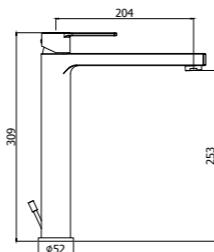

Specifiche / specifications

*
Da abbinare solo con
WS BOX010 - WS BOX015
To be completed only with
WS BOX010 - WS BOX015

*
Da abbinare solo con
PBOX 001
To be completed only with
PBOX 001

*
Da abbinare solo con
PBOX 001
To be completed only with
PBOX 001

Finiture / finishes