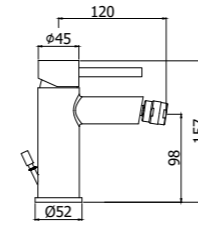

SK 168-168DCR
Miscelatore doccia con/senza set doccia
Shower mixer with/without shower set