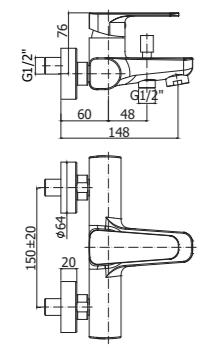

Specifiche / specifications

Accessori / accessories

*
Da abbinare solo con SY BOX010 - SY BOX015
To be completed only with SY BOX010 - SY BOX015

*
Da abbinare solo con PBOX 001
To be completed only with PBOX 001

*
Da abbinare solo con PBOX 001
To be completed only with PBOX 001

Finiture / finishes