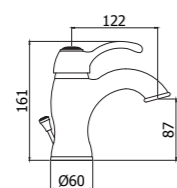

FA 135CR
Miscelatore bidet con scarico
Bidet mixer with pop up waste