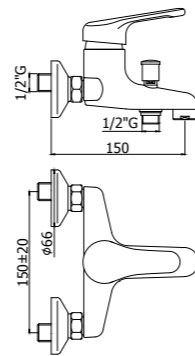

Specifiche / specifications