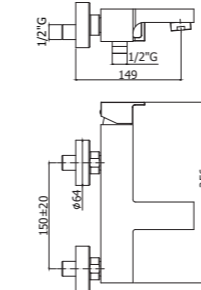

EF 168-168DCR
Miscelatore doccia con/senza set doccia
Shower mixer with/without shower set