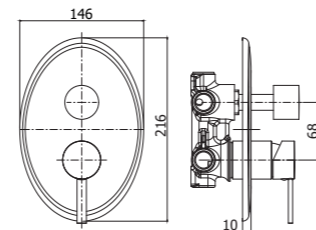

Specifiche / specifications

BR 081-085CR
Miscelatore lavabo prolungato con/
senza scarico
Tall wash basin mixer with/without pop
up waste