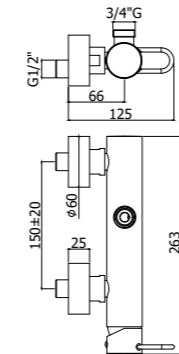

JK 168RCR

Miscelatore doccia rovesciato attacco 3/4" Shower mixer overturned 3/4" connection

JK 071-075CR

Miscelatore lavabo con/senza scarico Wash basin mixer with/without pop up waste