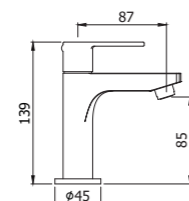

Specifiche / specifications

Accessori / accessories

*
Da abbinare solo con
RED BOX010 - RED BOX015
To be completed only with
RED BOX010 - RED BOX015

*
Da abbinare solo con
PBOX 001
To be completed only with
PBOX 001

*
Da abbinare solo con
PBOX 001
To be completed only with
PBOX 001

Finiture / finishes