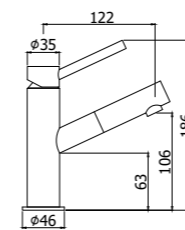

MI 090CR
Rubinetto lavabo solo acqua fredda
Basin tap cold water only