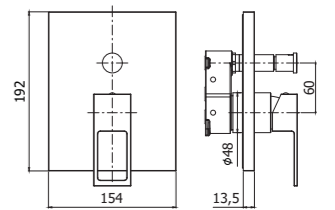

*
Da abbinare
solo con PBOX 001
To be completed
only with PBOX 001

Finiture / finishes