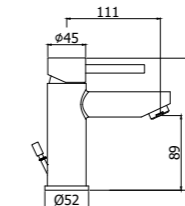

SK 071H-075HCR-EWS
Miscelatore lavabo con/senza scarico,
con cartuccia ENERGY & WATER SAVING
Wash basin mixer with/without pop up
waste, with ENERGY & WATER SAVING
cartridge