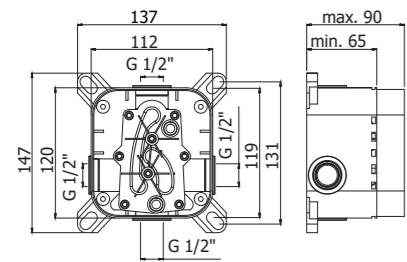

*
Da abbinare solo con
NT BOX010 - NT BOX015
To be completed only with
NT BOX010 - NT BOX015