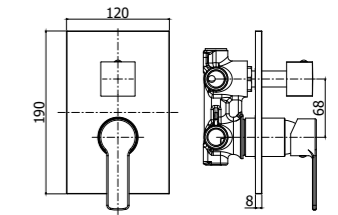

Accessori / accessories

*
Da abbinare solo con
RIN BOX010 - RIN BOX015
To be completed only with
RIN BOX010 - RIN BOX015

*
Da abbinare solo con
PBOX 001
To be completed only with
PBOX 001

*
Da abbinare solo con
PBOX 001
To be completed only with
PBOX 001

Finiture / finishes

Specifiche / specifications