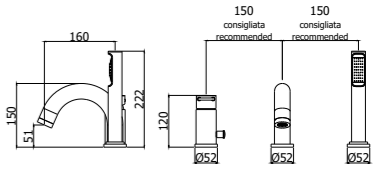

Specifiche / specifications

**JK 047-048CR MAX FLOW**

Miscelatore bordo vasca con doccia estraibile, con/senza bocca erogazione Deck mounted bath mixer with pull out hand-shower, with/without spout

**JK 168-168DCR**