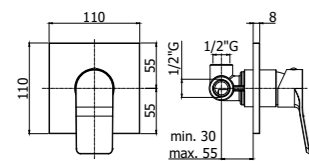

Specifiche / specifications