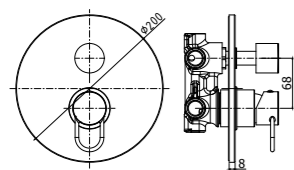

Specifiche / specifications

JK 001CR
Miscelatore incasso vasca/doccia completo
di deviatore, bocca e set doccia
Concealed bath/shower mixer with diverter,
spout and shower set