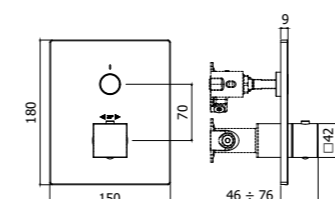

CPT 018CR
Set esterno termostatico incasso doccia (2 funzioni) con deviatore a pulsante On/Off
External set for concealed thermostatic shower mixer (2 functions) with push diverter On/Off