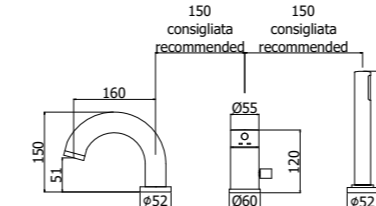

Specifiche / specifications