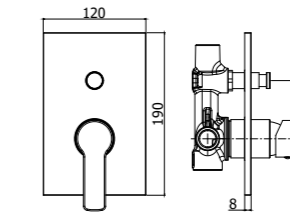

Accessori / accessories

*
Da abbinare solo con
RIN BOX010 - RIN BOX015
To be completed only with
RIN BOX010 - RIN BOX015

*
Da abbinare solo con
PBOX 001
To be completed only with
PBOX 001

*
Da abbinare solo con
PBOX 001
To be completed only with
PBOX 001

Finiture / finishes

Specifiche / specifications