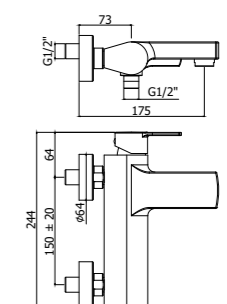

WS 022-023CR
Miscelatore vasca/doccia con/senza set
doccia
Bath/shower mixer with/without shower set