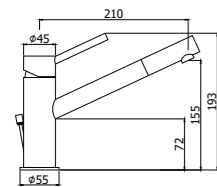

BI 081CR93
Miscelatore lavabo canna lunga con prolunga 100 mm
Wash basin mixer with long spout with extension 100 mm