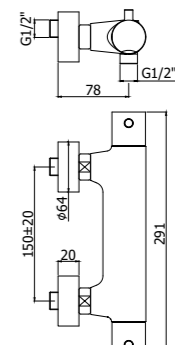

LIQ 513CR
Miscelatore termostatico incasso doccia
Concealed thermostatic shower mixer