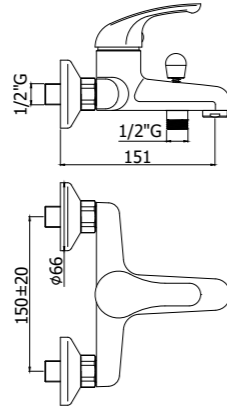

Finiture / finishes