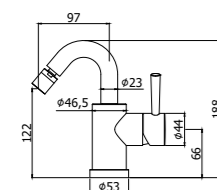

Specifiche / specifications