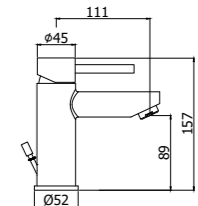

## Specifiche / specifications

**SK 071HCR120**  
Miscelatore lavabo con prolunga 125 mm  
Wash basin mixer with extension 125 mm

**ZPRO 120CR**  
Prolunga per lavabo / 125 mm  
Extension for wash basin mixer / 125 mm