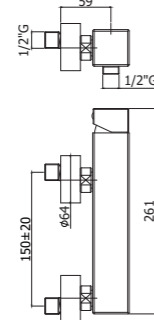

Specifiche / specifications

LES 081-085CR
Miscelatore lavabo prolungato,
con/**senza** scarico
Tall wash basin mixer
with/**without** pop up waste