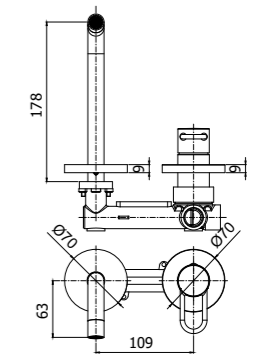

Specifiche / specifications