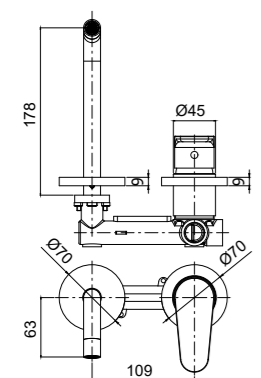

GR 022-023CR
Miscelatore vasca/doccia con/senza set
doccia
Bath/shower mixer with/without shower set