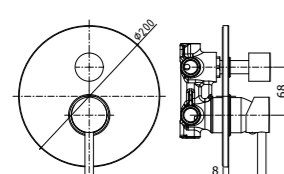

Specifiche / specifications

BI 105-104-106CR70
Miscelatore incasso con bocca erogazione a muro 178 mm / 123 mm / 248 mm
Concealed wash basin mixer with wall spout 178 mm / 123 mm / 248 mm