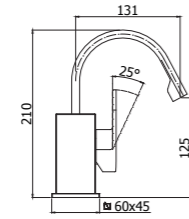

Specifiche / specifications

Accessori / accessories

*
Da abbinare solo con
EF BOX010 - EF BOX015
To be completed only with
EF BOX010 - EF BOX015

*
Da abbinare
solo con PBOX 001
To be completed
only with PBOX 001

*
Da abbinare
solo con PBOX 001
To be completed
only with PBOX 001

Finiture / finishes