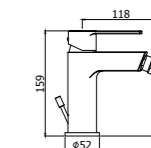

RIN 001CR
Miscelatore vasca/doccia incasso completo di deviatore, bocca e set doccia
Concealed bath/shower mixer complete with diverter, spout and shower kit