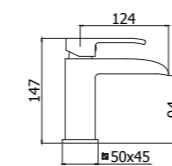

LES 071-075CR
Miscelatore lavabo
con/**senza** scarico
Wash basin mixer
with/**without** pop up waste