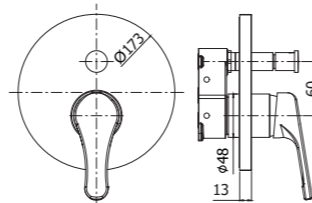

*
Da abbinare solo con
PBOX 001
To be completed only with
PBOX 001