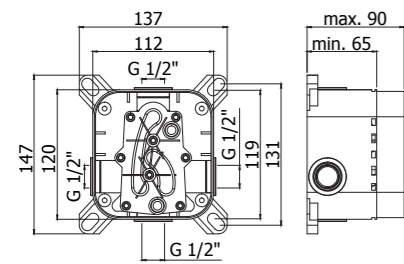

*
Da abbinare solo con
TA BOX010 - TA BOX015
To be completed only with
TA BOX010 - TA BOX015