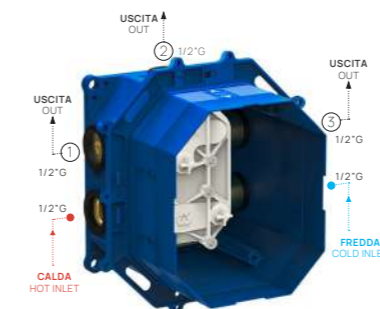

Tecnologie / technologies

Scatola a tenuta "Stagna"
"Watertight" box