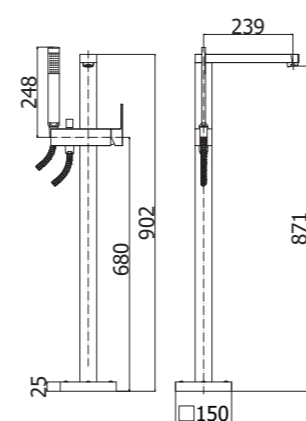

Specifiche / specifications