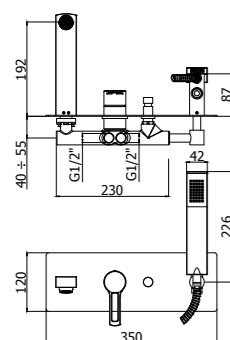

Specifiche / specifications