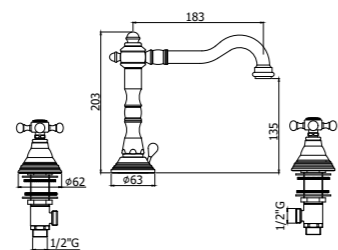

FBLV 071-075CR
Monoforo lavabo con/senza scarico
One-hole wash basin mixer with/without
pop up waste