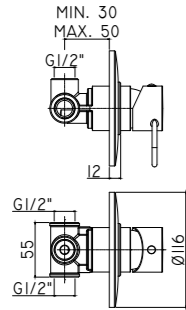

JK 071CR

^ JK 081CR

JK 071NO >

< JK 032NO

JK 105CR70 ^

Specifiche / specifications

**JK 010-011CR**  
 Miscelatore incasso doccia / Piastra  
 Ø116 e 110 mm  
 Concealed shower mixer / Wall plate  
 Ø116 and 110 mm