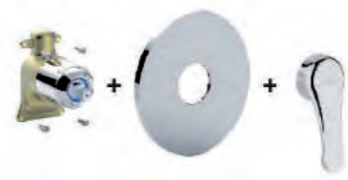

NT BOX010CR
Set esterno miscelatore incasso
doccia senza deviatore
External set for concealed shower
mixer without diverter