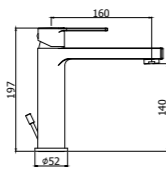

WS 081-085CR
Miscelatore lavabo prolungato con/senza scarico
Tall wash basin mixer with/without pop up waste