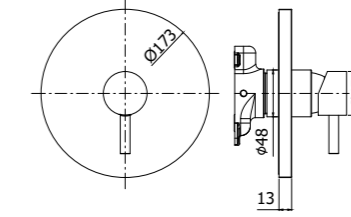

*
Da abbinare solo con
PBOX 001
To be completed only with
PBOX 001