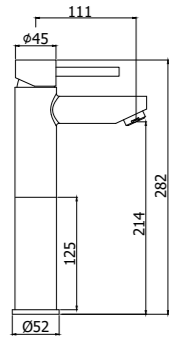

## Specifiche / specifications

**SK 071HCR120**  
Miscelatore lavabo con prolunga 125 mm  
Wash basin mixer with extension 125 mm

**ZPRO 120CR**  
Prolunga per lavabo / 125 mm  
Extension for wash basin mixer / 125 mm