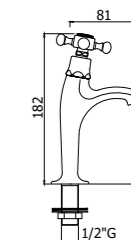

FBLV 040-041CR
Batteria bordo vasca 5 fori con doccia
estraibile, con/senza bocca erogazione
Five-hole bath mixer deck-mounted with
hand-shower, with/without spout