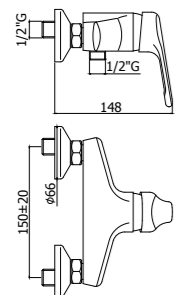

NT 071-075CR
Miscelatore lavabo con/*senza* scarico
Wash basin mixer with/*without* pop up waste