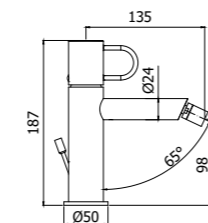

Specifiche / specifications

JK 047-048CR MAX FLOW

Miscelatore bordo vasca con doccia estraibile, con/senza bocca erogazione Deck mounted bath mixer with pull out hand-shower, with/without spout

JK 168-168DCR

Miscelatore doccia esterno attacco 1/2" con/senza set doccia Shower mixer 1/2" connection with/without shower set

JK 168RCR

Miscelatore doccia rovesciato attacco 3/4" Shower mixer overturned 3/4" connection

JK 071-075CR

Miscelatore lavabo con/senza scarico Wash basin mixer with/without pop up waste

JK 081-085CR

Miscelatore lavabo prolungato con/senza scarico Tall wash basin mixer with/without pop up waste

JK 131-135CR

Miscelatore bidet con/senza scarico Bidet mixer with/without pop up waste

Accessori / accessories

PBOX 001

Set incasso universale per miscelatori doccia Universal Concealed Box for mixers

* Da abbinare solo con JK BOX010 - JK BOX015 To be completed only with JK BOX010 - JK BOX015

JK BOX010CR

Set esterno miscelatore incasso doccia senza deviatore External set for concealed shower mixer without diverter

* Da abbinare solo con PBOX 001 To be completed only with PBOX 001

JK BOX015CR

Set esterno miscelatore incasso doccia con deviatore External set for concealed shower mixer with diverter

* Da abbinare solo con PBOX 001 To be completed only with PBOX 001

Finiture / finishes

CR
Cromo
Chrome plated

NO
Nero opaco
Matt black