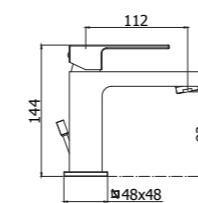

Specifiche / specifications

EL 074-073CR
Miscelatore lavabo medio con/senza scarico
Medium wash basin mixer with/without pop up waste