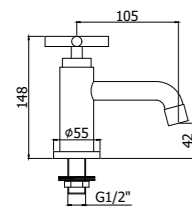

**QTV 138-137CR**  
 Monoforo bidet con/senza scarico  
 One-hole bidet mixer with/without  
 pop up waste

**QTV 090CR**  
 Rubinetto lavabo 1/2"  
 Basin tap 1/2"

**QTV 052-055**  
 Batteria lavabo con/senza scarico  
 Three-hole wash basin mixer with/without  
 pop up waste