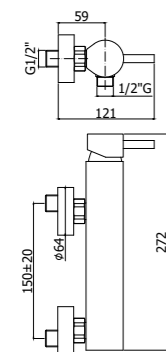

Specifiche / specifications

Accessori / accessories

*
Da abbinare solo con
SK BOX010 - SK BOX015
To be completed only with
SK BOX010 - SK BOX015

*
Da abbinare solo con
PBOX 001
To be completed only with
PBOX 001

*
Da abbinare solo con
PBOX 001
To be completed only with
PBOX 001

Finiture / finishes