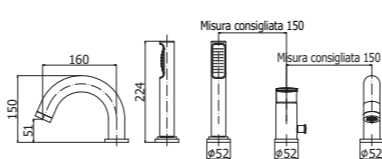

Specifiche / specifications