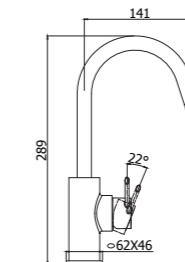

BR 131-135CR
Miscelatore bidet con/senza scarico
Bidet mixer with/without pop up waste