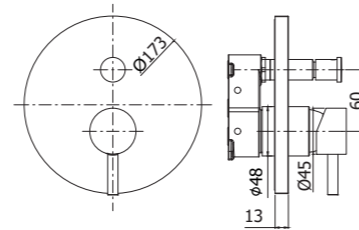

*
Da abbinare solo con
PBOX 001
To be completed only with
PBOX 001