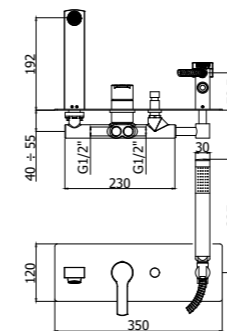

WS 001CR
Miscelatore vasca/doccia incasso
completo di deviatore, bocca e set doccia
Concealed bath/shower mixer complete
with diverter, spout and shower kit