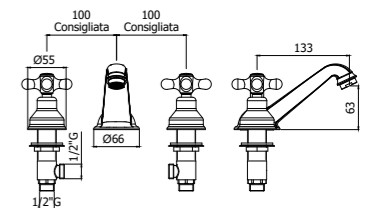

IRV 024-025CR
Gruppo vasca economico con set doccia - Flessibile 1000 e 1500 mm
Economical bath/shower mixer with shower set - Flexible hose 1000 and 1500 mm