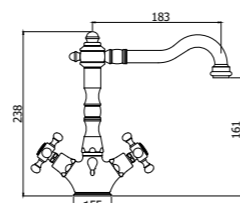

Finiture / finishes