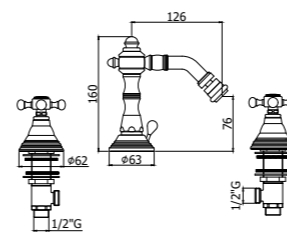

Specifiche / specifications

Finiture / finishes