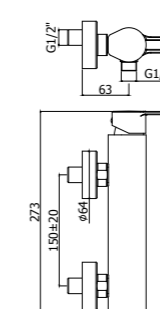

RIN 131-135CR
Miscelatore bidet con/senza scarico
Bidet mixer with/without pop up waste