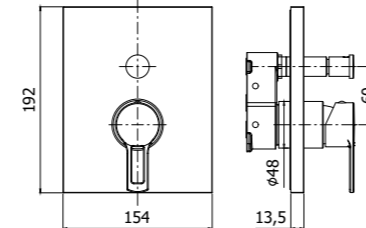

Accessori / accessories

*
Da abbinare solo con
RIN BOX010 - RIN BOX015
To be completed only with
RIN BOX010 - RIN BOX015

*
Da abbinare solo con
PBOX 001
To be completed only with
PBOX 001

*
Da abbinare solo con
PBOX 001
To be completed only with
PBOX 001

Finiture / finishes

Specifiche / specifications