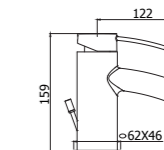

**BR 078-077CR**  
Miscelatore lavabo canna tonda  
orientabile con/senza scarico  
Wash basin mixer round swivel spout  
with/without pop up waste

**BR 131-135CR**  
Miscelatore bidet con/senza scarico  
Bidet mixer with/without pop up waste