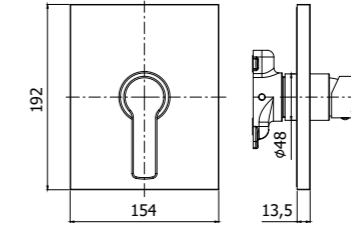

*
Da abbinare solo con
PBOX 001
To be completed only with
PBOX 001