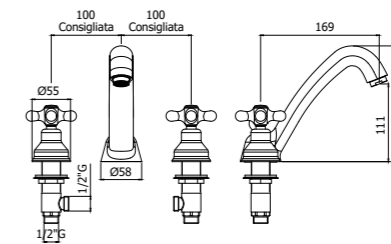

Specifiche / specifications