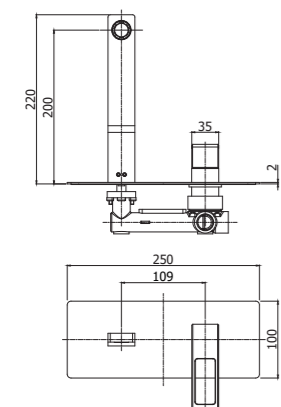

Specifiche / specifications