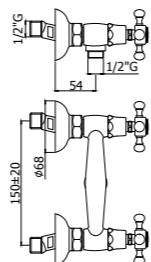

FBLV 119-118CR
Batteria bidet con bocca
erogazione, con/senza scarico
Three-hole bidet mixer with spout,
with/without pop up waste