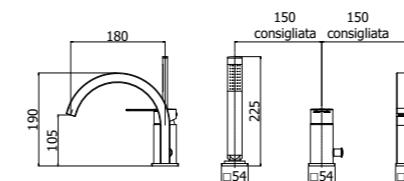

Specifiche / specifications

RIN 168-168DCR
Miscelatore doccia attacco 1/2\"/>