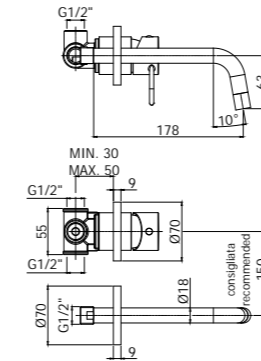

Specifiche / specifications