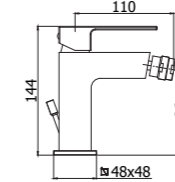

EL 001CR
Miscelatore vasca incasso completo di deviatore, bocca e set doccia
Concealed bath/shower mixer with diverter, spout and shower kit