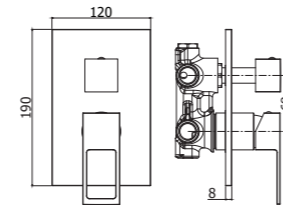

Specifiche / specifications

EF 022-023CR
Miscelatore vasca doccia con/senza
set doccia
Bath/shower mixer with/without
shower set