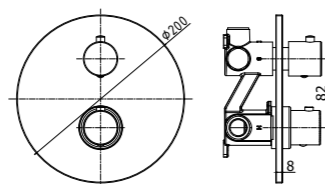

LIQ 019CR
Miscelatore termostatico incasso 3 uscite
Concealed thermostatic 3 outlets