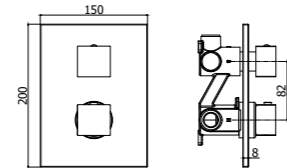

LEQ 268-268DCR
Miscelatore termostatico doccia attacco
1/2" con/senza set doccia
Thermostatic shower mixer 1/2" connection
with/without shower set