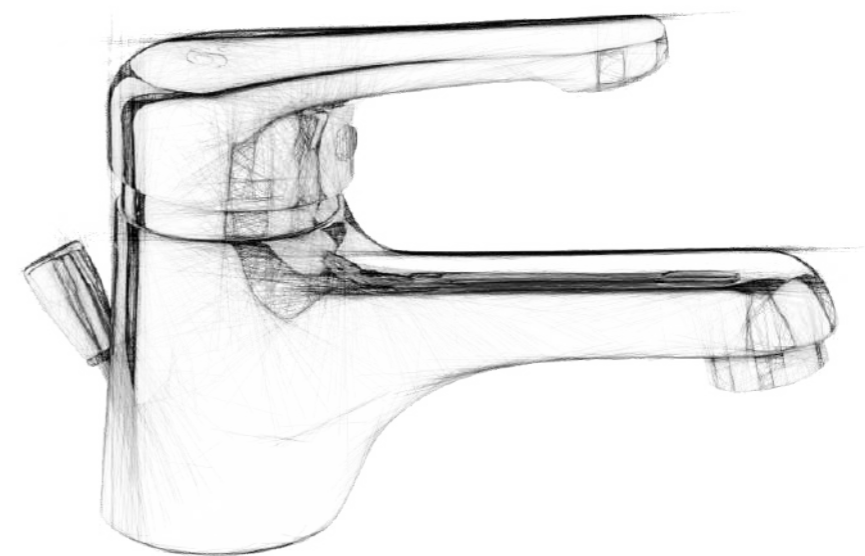

Accessori / accessories

*
Da abbinare solo con
NT BOX010 - NT BOX015
To be completed only with
NT BOX010 - NT BOX015

*
Da abbinare solo con
PBOX 001
To be completed only with
PBOX 001

*
Da abbinare solo con
PBOX 001
To be completed only with
PBOX 001

Finiture / finishes