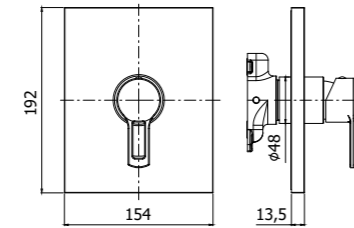

*
Da abbinare solo con
PBOX 001
To be completed only with
PBOX 001