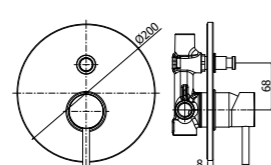

Specifiche / specifications

BI 018CR
Miscelatore incasso doccia (2 uscite) con cartuccia deviatore
Concealed shower mixer (2 outlets) with diverter cartridge