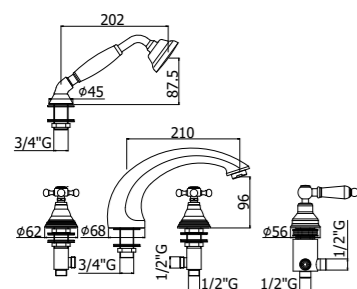

**FBLV 131-135CR**  
Monoforo bidet con/senza scarico  
One-hole bidet mixer with/without  
pop up waste

**FBLV 095**  
Rubinetto lavabo 1/2"  
Bain tap 1/2"

**FBLV 040-041CR**  
Batteria bordo vasca 5 fori con doccia  
estraibile, con/senza bocca erogazione  
Five-hole bath mixer deck-mounted with  
hand-shower, with/without spout