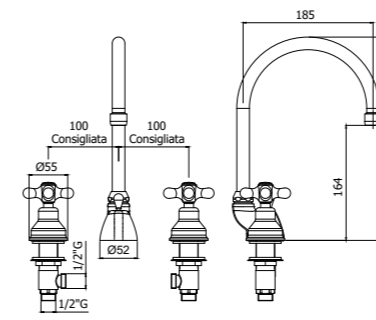

Specifiche / specifications