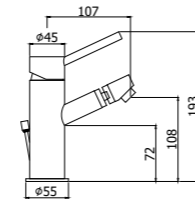

MI 071CR
Miscelatore lavabo senza scarico
Wash basin mixer without waste