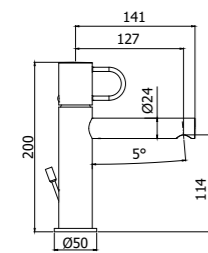

JK 081-085CR

Miscelatore lavabo prolungato con/senza scarico Tall wash basin mixer with/without pop up waste