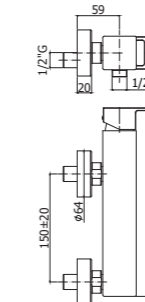

Specifiche / specifications

EF 040-041CR
Batteria miscelatore bordo vasca con
doccia estraibile, con/senza bocca
erogazione
Deck mounted bath mixer with pull out
hand-shower, with/without spout