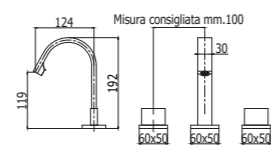

LEP 119CR
Batteria bidet senza scarico
Three-hole bidet mixer without pop up waste