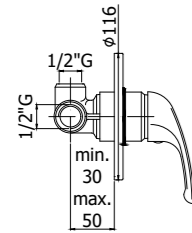

APM3 071-075CR
Miscelatore lavabo con/senza scarico
Wash basin mixer with/without pop up waste