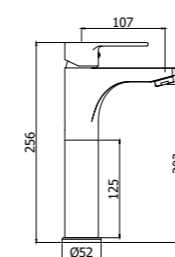

Specifiche / specifications