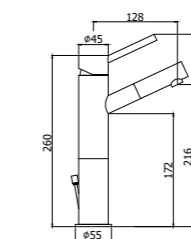

Specifiche / specifications

BI 078-077CR
Miscelatore lavabo con canna orientabile con/senza scarico
Wash basin mixer with swivelling spout with/without pop up waste