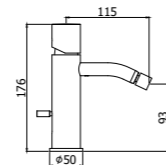

Specifiche / specifications

Accessori / accessories

*
Da abbinare solo con
TI BOX010 - TI BOX015
To be completed only with
TI BOX010 - TI BOX015

*
Da abbinare solo con
PBOX 001
To be completed only with
PBOX 001

*
Da abbinare solo con
PBOX 001
To be completed only with
PBOX 001

Finiture / finishes