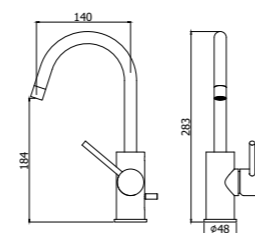

LIG 138-137CR
Miscelatore bidet con canna orientabile
con/senza scarico
Bidet mixer with swivelling spout with/
without pop up waste