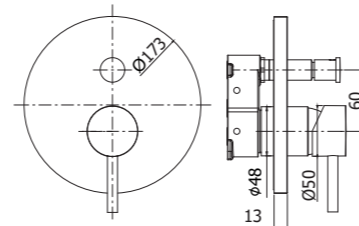

*
Da abbinare solo con
PBOX 001
To be completed only with
PBOX 001

Finiture / finishes