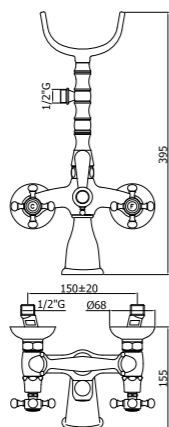

FBLV 168-168DCR
Gruppo doccia con/senza set doccia
Wall shower mixer with/without shower set