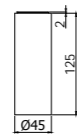

## Specifiche / specifications

**SK 071HCR120**  
Miscelatore lavabo con prolunga 125 mm  
Wash basin mixer with extension 125 mm

**ZPRO 120CR**  
Prolunga per lavabo / 125 mm  
Extension for wash basin mixer / 125 mm