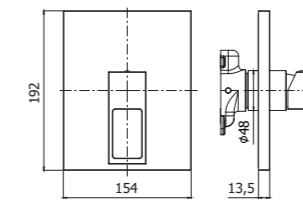

*
Da abbinare
solo con PBOX 001
To be completed
only with PBOX 001