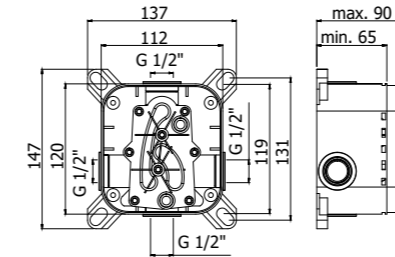

*
Da abbinare solo con
SK BOX010 - SK BOX015
To be completed only with
SK BOX010 - SK BOX015