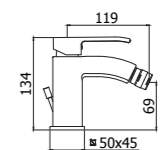

Specifiche / specifications