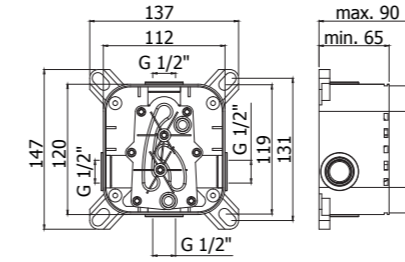

*
Da abbinare solo con
EF BOX010 - EF BOX015
To be completed only with
EF BOX010 - EF BOX015