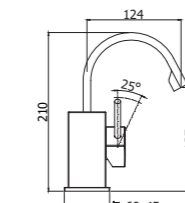

Specifiche / specifications

LEA 091
Rubinetto lavabo canna orientabile, con
vitone ceramico
Basin tap with swivelling spout and ceramic
disk valve