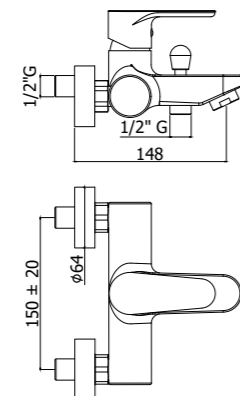

Specifiche / specifications

GR 168-168DCR
Miscelatore doccia con/senza set doccia
Wall mounted shower mixer with/without
shower set