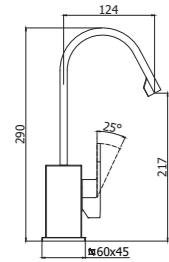

**EF 081-085CR**  
Miscelatore lavabo prolungato con/senza  
scarico  
Tall wash basin mixer with/without pop up  
waste

Specifiche / specifications

**EF 878-877CR**  
 Miscelatore lavabo canna piatta orientabile  
 con/senza scarico  
 Wash basin mixer with rectangular swivel  
 spout with/without pop up waste