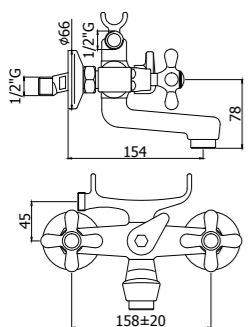

IRV 026-027CR
Gruppo vasca Retrò con set doccia - Flessibile 1000 e 1500 mm
Retrò bath/shower mixer with shower set - Flexible hose 1000 and 1500 mm