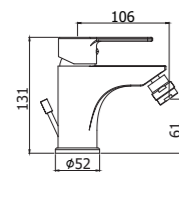

RED 090CR
Rubinetto lavabo 1/2" (solo acqua fredda)
Basin tap 1/2" (cold water only)