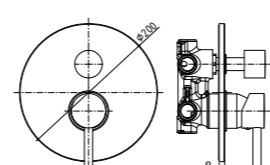

Specifiche / specifications

BI 040L-041LCR
Miscelatore bordo vasca con doccia estraibile, con/senza bocca erogazione
Deck mounted bath mixer with pull out hand-shower, with/without spout