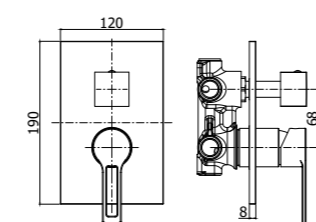

Specifiche / specifications

RIN 040L-041LCR
Batteria miscelatore bordo vasca con doccia estraibile, con/senza bocca erogazione
Deck-mounted bath mixer with pull out hand-shower, with/without spout