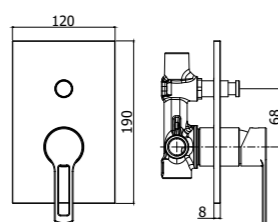

Specifiche / specifications

RIN 018-019CR
Miscelatore incasso doccia con deviatore
2 uscite/3 uscite
Concealed shower mixer with diverter
2 outlets/3 outlets