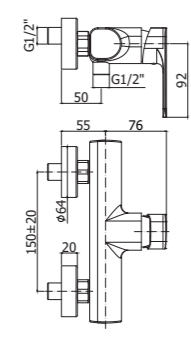

Specifiche / specifications

Accessori / accessories

*
Da abbinare solo con SY BOX010 - SY BOX015
To be completed only with SY BOX010 - SY BOX015

*
Da abbinare solo con PBOX 001
To be completed only with PBOX 001

*
Da abbinare solo con PBOX 001
To be completed only with PBOX 001

Finiture / finishes