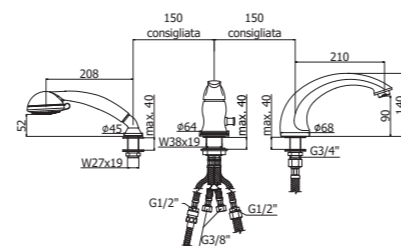

Specifiche / specifications

*
Da abbinare solo con
FA BOX010 - FA BOX015
To be completed only with
FA BOX010 - FA BOX015

*
Da abbinare solo con
PBOX 001
To be completed only with
PBOX 001

*
Da abbinare solo con
PBOX 001
To be completed only with
PBOX 001

Finiture / finishes