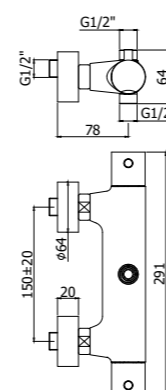

Specifiche / specifications