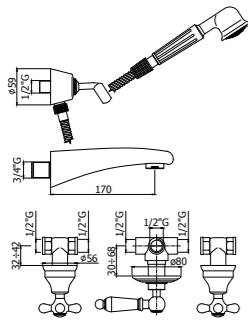

IRV 044-042CR
Batteria bordo vasca 5 fori con doccia estraibile, con/senza bocca erogazione
Five-hole deck mounted bath mixer with pull out hand-shower, with/without spout