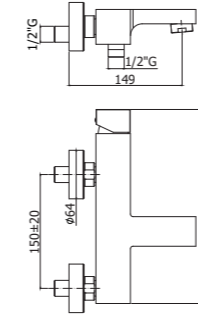

Specifiche / specifications