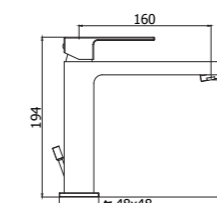

Specifiche / specifications

EL 081-085CR
Miscelatore lavabo prolungato con/senza scarico
Tall wash basin mixer with/without pop up waste