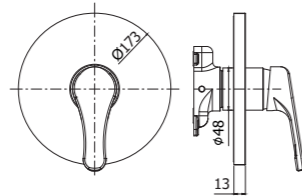

*
Da abbinare solo con
PBOX 001
To be completed only with
PBOX 001