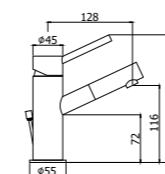

BI 071CR93
Miscelatore lavabo con prolunga 100 mm
Wash basin mixer with extension 100 mm