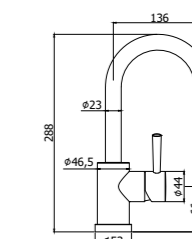

**BI 071CR93**  
 Miscelatore lavabo con prolunga 100 mm  
 Wash basin mixer with extension 100 mm

**BI 078-077CR**  
 Miscelatore lavabo con canna orientabile con/senza scarico  
 Wash basin mixer with swivelling spout with/without pop up waste