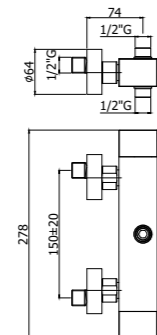

Finiture / finishes