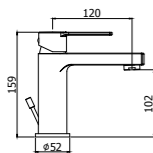

**WS 074-073CR**  
Miscelatore lavabo medio con/senza scarico  
Medium wash basin mixer with/without pop up waste

**WS 081-085CR**  
Miscelatore lavabo prolungato con/senza scarico  
Tall wash basin mixer with/without pop up waste