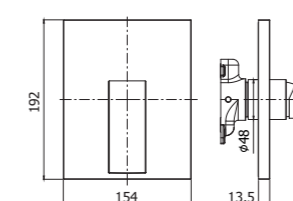

*
Da abbinare
solo con PBOX 001
To be completed
only with PBOX 001