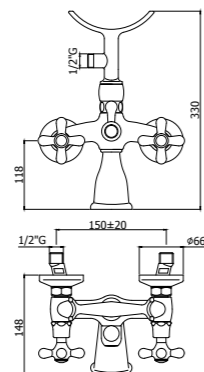

IRV 168-168D
Gruppo doccia con/senza set doccia
Wall shower mixer with/without shower set