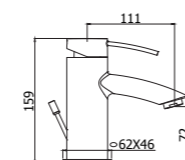

BR 138-137CR
Miscelatore bidet canna tonda
orientabile con/senza scarico
Bidet mixer round swivel spout with/
without pop up waste