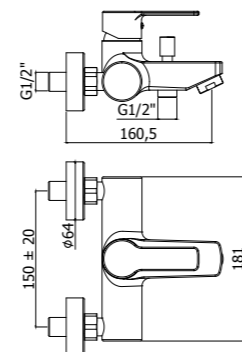

RED 071CR120
Miscelatore lavabo con prolunga 125 mm
Wash basin mixer with extension 125 mm