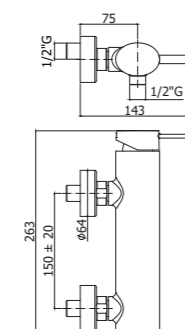

Specifiche / specifications

BR 071-075CR
Miscelatore lavabo con/senza scarico
Wash basin mixer with/without pop up
waste