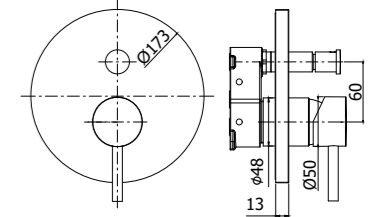

*
Da abbinare solo con
PBOX 001
To be completed only with
PBOX 001

Finiture / finishes