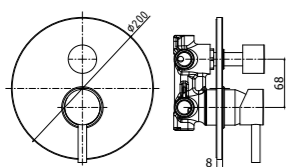

Specifiche / specifications

SK 006-007CR70
Miscelatore incasso con bocca erogazione
a muro 175 mm / 245 mm
Concealed two-hole basin mixer with wall
spout 175 mm / 245 mm