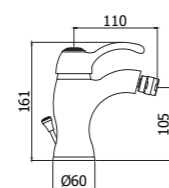

FA 045CR
Batteria miscelatore bordo vasca
con doccia estraibile e bocca
erogazione
Deck mounted bath mixer with pull
out hand-shower and spout