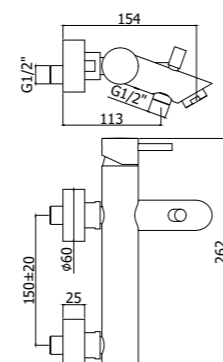

Specifiche / specifications