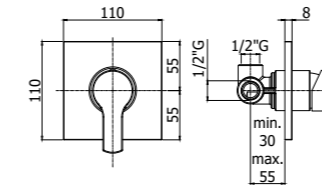

Specifiche / specifications