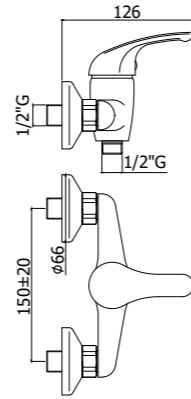

Specifiche / specifications

Finiture / finishes