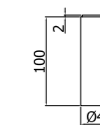

LIG 071-075CR
Miscelatore lavabo con/senza scarico
Wash basin mixer with/without pop up
waste