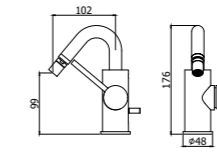

Specifiche / specifications