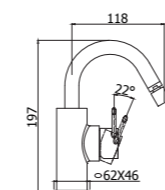

Specifiche / specifications