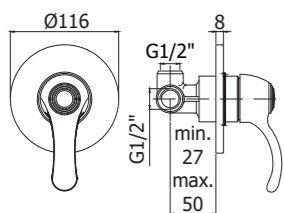

Specifiche / specifications

FA 014CR
Miscelatore incasso doccia con deviatore
Concealed shower mixer with diverter