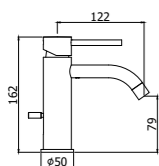

LIG 081-085CR
Miscelatore lavabo prolungato con/senza
scarico
Tall wash basin mixer with/without pop up
waste