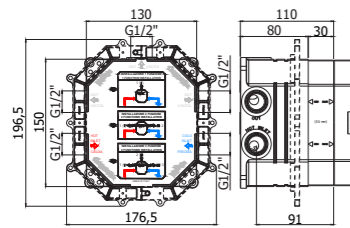

Finiture / finishes