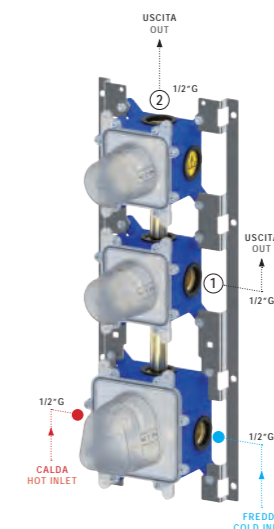

Scatola a tenuta "Stagna"
"Watertight" box

Collegamenti:

- Filettatura ingressi (calda/fredda) da 1/2"G
- Filettatura uscite (2 / 3) da 1/2"G

Connections:

- 1/2"G inlet thread (hot/cold)
- 1/2"G outlet thread (2 / 3)

Sicurezza:

- Corpo in ottone stampato
- Scatola incasso a tenuta "Stagna"
- Guaina isolante sotto-piastrella in tessuto non tessuto
- In caso di guasto, le eventuali perdite non danneggiano il muro poiché vengono contenute dalla scatola e scaricate attraverso il set esterno.

Safety:

- Brass forged body
- Concealed "Watertight" box
- Insulating sheath non-woven fabric
- In case of leakage, water will be drained by external set

Confort:

- Guarnizioni insonorizzanti "Anti-vibrazione"

Confort:

- "Anti-vibration" gaskets