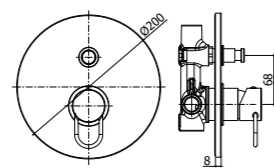

Specifiche / specifications

JK 018CR
Miscelatore incasso doccia (2 uscite)
con cartuccia deviatore
Concealed shower mixer (2 outlets)
with diverter cartridge