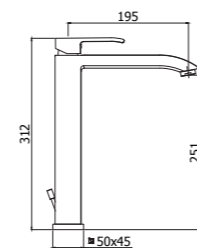

Specifiche / specifications

LES 061-065CR
Miscelatore lavabo a cascata
con/**senza** scarico
Waterfall basin mixer
with/**without** pop up waste