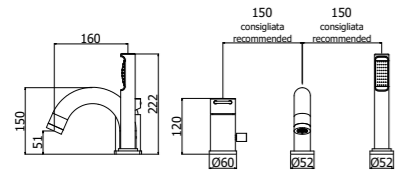

Specifiche / specifications

**JK 047-048CR MAX FLOW**

Miscelatore bordo vasca con doccia estraibile, con/senza bocca erogazione Deck mounted bath mixer with pull out hand-shower, with/without spout

**JK 168-168DCR**