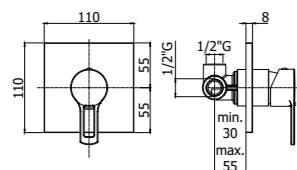

Specifiche / specifications

RIN 015CR
Miscelatore incasso doccia con deviatore
Concealed shower mixer with diverter