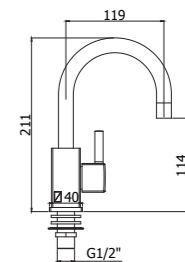

**LEA 838-837CR**  
Miscelatore bidet canna piatta  
orientabile con/**senza** scarico  
Bidet mixer with rectangular swivel spout  
with/**without** pop up waste

**LEA 091**  
Rubinetto lavabo canna orientabile, con  
vitone ceramico  
Basin tap with swivelling spout and ceramic  
disk valve