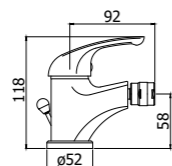

Specifiche / specifications

Finiture / finishes