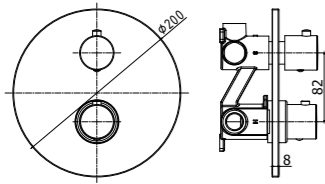

LIQ 018CR
Miscelatore termostatico incasso 2 uscite
Concealed thermostatic 2 outlets