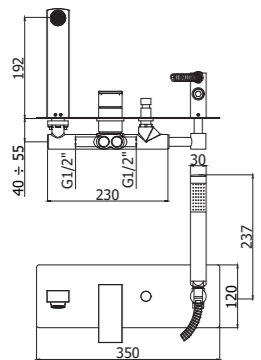

Specifiche / specifications