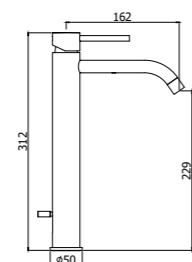

LIG 078-077CR
Miscelatore lavabo con canna orientabile
con/senza scarico
Wash basin mixer with swivelling spout
with/without pop up waste