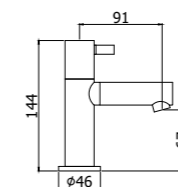

BI 138-137CR
Miscelatore bidet con canna orientabile con/senza scarico
Bidet mixer with swivelling spout with/without pop up waste