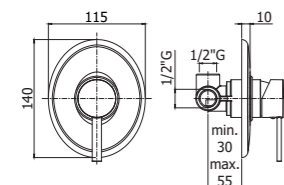

Specifiche / specifications

BR 015CR
Miscelatore incasso doccia con deviatore
Concealed shower mixer with diverter