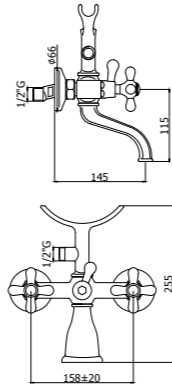

IRV 057CR
Batteria lavabo bocca orientabile
Three-hole wash basin mixer with swivelling spout