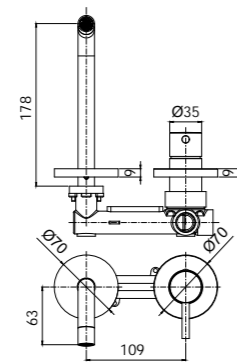

BI 022L-023LCR
Miscelatore vasca/doccia con/senza set doccia
Bath/shower mixer with/without shower set