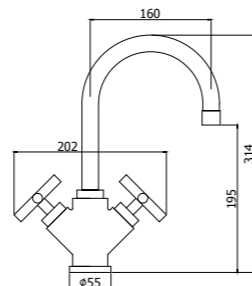

Finiture / finishes