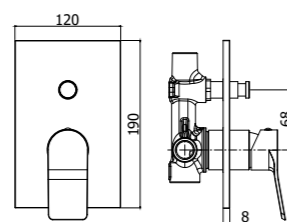

Specifiche / specifications