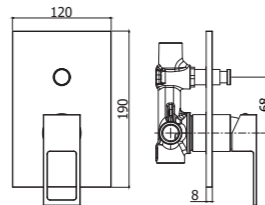

Specifiche / specifications