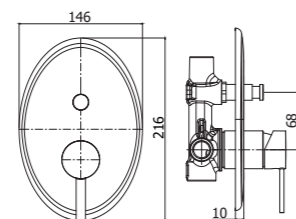

Specifiche / specifications

BR 018-019CR
Miscelatore incasso doccia con deviatore
2 uscite/3 uscite
Concealed shower mixer with diverter
2 outlets/3 outlets