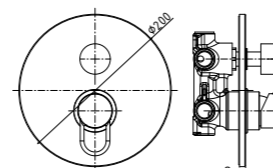

Specifiche / specifications

JK 006-007CR70
Miscelatore incasso con bocca erogazione
a muro 175 mm / 245 mm
Concealed two-hole basin mixer with wall
spout 175 mm / 245 mm