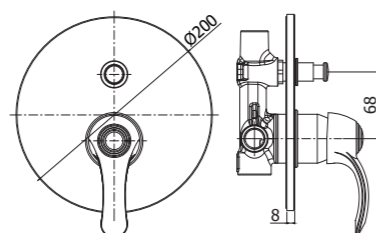

FA 022-024CR
Miscelatore vasca/doccia con/senza set
doccia
Bath/shower mixer with/without shower set