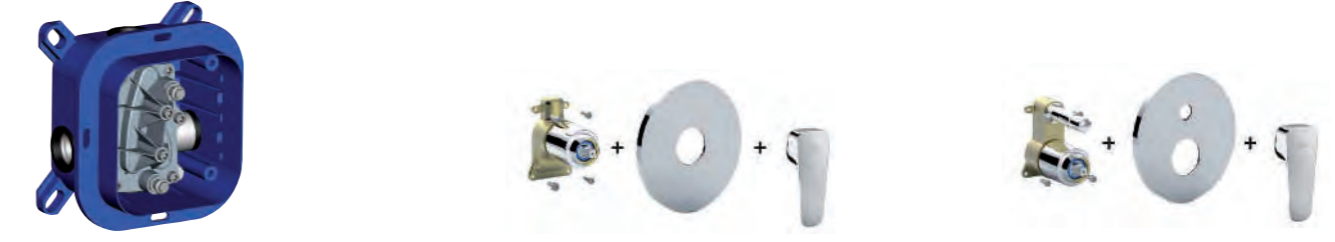

Accessori / accessories

PBOX 001
Set incasso universale per miscelatori doccia
Universal Concealed Box for mixers

SY BOX010CR
Set esterno miscelatore incasso doccia senza deviatore
External set for concealed shower mixer without diverter

SY BOX015CR
Set esterno miscelatore incasso doccia con deviatore
External set for concealed shower mixer with diverter