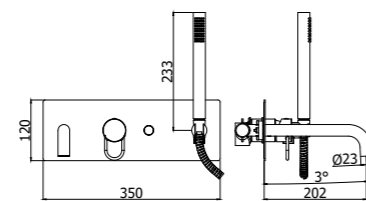

JK 022-023CR
Miscelatore vasca/doccia con/senza set doccia
Bath/shower mixer with/without shower set