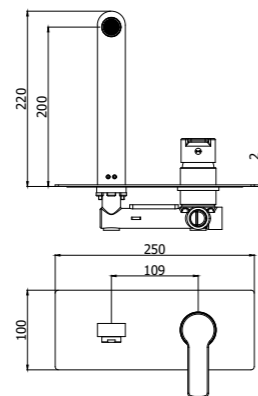

RED 022-023CR
Miscelatore vasca/doccia con/senza set doccia
Bath/shower mixer with/without shower set