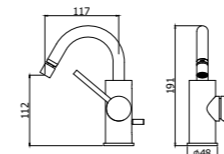

LIG 938-937CR
Miscelatore bidet con canna orientabile
con/senza scarico
Bidet mixer with swivelling spout with/
without pop up waste