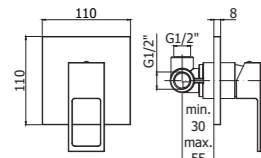

Specifiche / specifications

EF 015CR
Miscelatore incasso doccia con deviatore
Concealed shower mixer with diverter