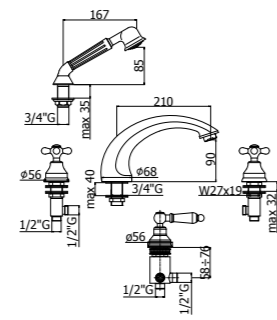

**IRV 022-023CR**  
Gruppo vasca lusso con set doccia - Flessibile 1000 e 1500 mm  
Bath/shower mixer lux model with shower set - Flexible hose 1000 and 1500 mm

**IRV 057CR**  
Batteria lavabo bocca orientabile  
Three-hole wash basin mixer with swivelling spout