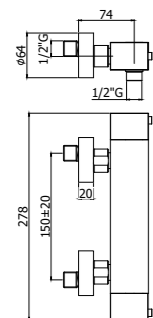

Finiture / finishes