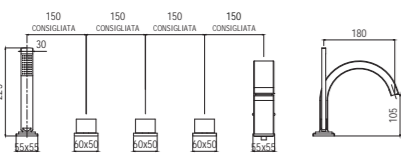

LEP 052-053CR
Batteria lavabo con/senza scarico
Three-hole wash basin mixer with/without pop up waste