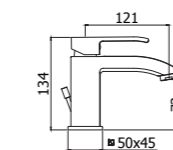

LES 131-135CR
Miscelatore bidet
con/**senza** scarico
Bidet mixer
with/**without** pop up waste