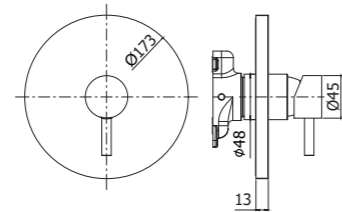

*
Da abbinare solo con
PBOX 001
To be completed only with
PBOX 001