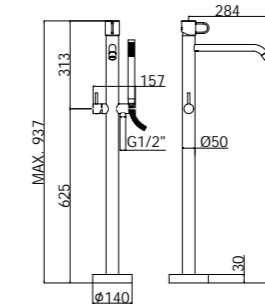

Specifiche / specifications

JK 040L-041LCR
Miscelatore bordo vasca con doccia
estraibile, con/senza bocca erogazione
Deck mounted bath mixer with pull out
hand-shower, with/without spout