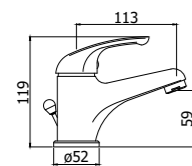

Specifiche / specifications

Finiture / finishes