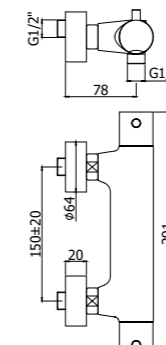

LIQ 168E-168EDCR
Miscelatore termostatico doccia attacco
1/2" con/senza set doccia, con limitatore di
portata ECO-STOP
Thermostatic shower mixer 1/2" connection
with/without shower kit, with flow reducer
ECO-STOP