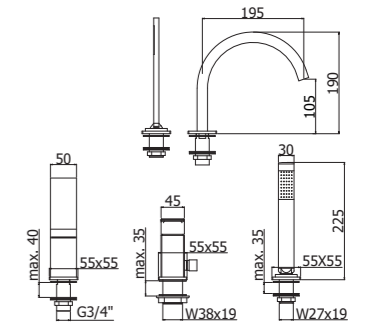

Specifiche / specifications