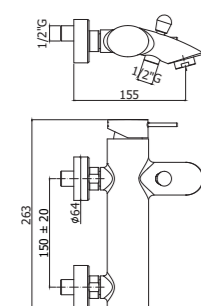

BR 168-168DCR
Miscelatore doccia con/senza set doccia
Shower mixer with/without shower set