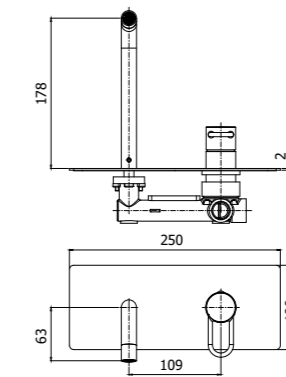

Specifiche / specifications