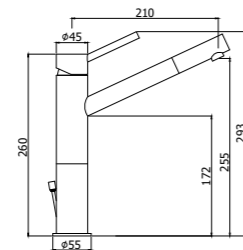

Specifiche / specifications