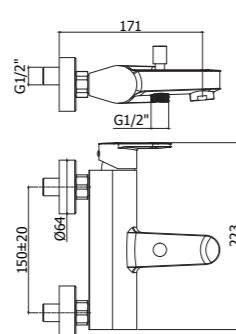

CA 040-041CR
Batteria miscelatore bordo vasca con
doccia estraibile, con/senza bocca
erogazione
Deck mounted bath mixer with pull-out
hand-shower, with/without spout