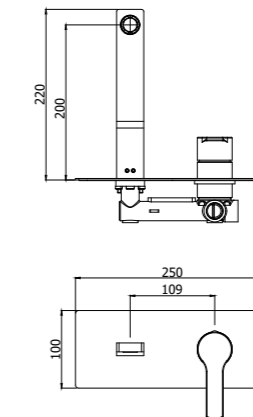

WS 105-104-106CR
Miscelatore incasso con bocca erogazione
a muro 200 mm / 150 mm / 240 mm
Concealed wash basin mixer with wall spout
200 mm / 150 mm / 240 mm