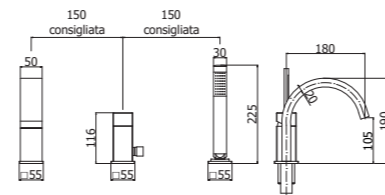

LEP 044CR
Batteria bordo vasca 5 fori con doccia estraibile e bocca erogazione
Five-hole deck mounted bath mixer with pull out hand-shower and spout