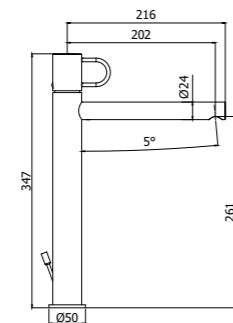

JK 131-135CR

Miscelatore bidet con/senza scarico Bidet mixer with/without pop up waste