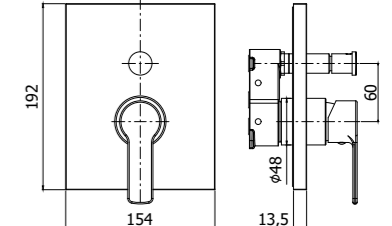

*
Da abbinare solo con
PBOX 001
To be completed only with
PBOX 001

Finiture / finishes