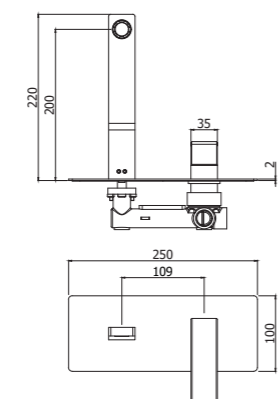

EL 033CR
Miscelatore vasca/doccia a pavimento
Free-standing Bath/shower mixer