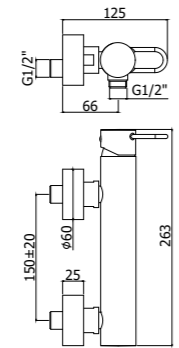

Specifiche / specifications

JK 047-048CR MAX FLOW

Miscelatore bordo vasca con doccia estraibile, con/senza bocca erogazione Deck mounted bath mixer with pull out hand-shower, with/without spout

JK 168-168DCR

Miscelatore doccia esterno attacco 1/2" con/senza set doccia Shower mixer 1/2" connection with/without shower set

JK 168RCR

Miscelatore doccia rovesciato attacco 3/4" Shower mixer overturned 3/4" connection

JK 071-075CR

Miscelatore lavabo con/senza scarico Wash basin mixer with/without pop up waste

JK 081-085CR

Miscelatore lavabo prolungato con/senza scarico Tall wash basin mixer with/without pop up waste

JK 131-135CR

Miscelatore bidet con/senza scarico Bidet mixer with/without pop up waste

Accessori / accessories

PBOX 001

Set incasso universale per miscelatori doccia Universal Concealed Box for mixers

* Da abbinare solo con JK BOX010 - JK BOX015 To be completed only with JK BOX010 - JK BOX015

JK BOX010CR

Set esterno miscelatore incasso doccia senza deviatore External set for concealed shower mixer without diverter

* Da abbinare solo con PBOX 001 To be completed only with PBOX 001

JK BOX015CR

Set esterno miscelatore incasso doccia con deviatore External set for concealed shower mixer with diverter

* Da abbinare solo con PBOX 001 To be completed only with PBOX 001

Finiture / finishes

CR
Cromo
Chrome plated

NO
Nero opaco
Matt black