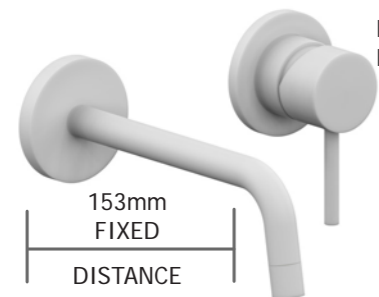

LIG085BO - WASH BASIN mixer with 1"1/4G pop up waste HIGH version

LIG135BO - BIDET mixer with 1"1/4G pop up waste

LIGHT matt white

LIG078BO - WASH BASIN mixer w/o waste with high swivel spout

LIG078BO - WASH BASIN mixer w/o waste with high swivel spout + ZPRO250BO mixer body extension

LIGHT matt white

LIG006BO70 - Concealed BASIN mixer with spout L. 175mm.  
LIG007BO70 - Concealed BASIN mixer with spout L. 245mm.

LIG101BO70 - Concealed BASIN mixer with spout L. 175mm.  
LIG103BO70 - Concealed BASIN mixer with spout L. 245mm.

LIG101BO/M - Concealed BASIN mixer with spout L. 175mm. Rectangular wall plate  
LIG103BO/M - Concealed BASIN mixer with spout L. 245mm. Rectangular wall plate

LIGHT matt white

LIQ022BO - THERMOSTATIC BATH/SHOWER mixer w/o shower kit