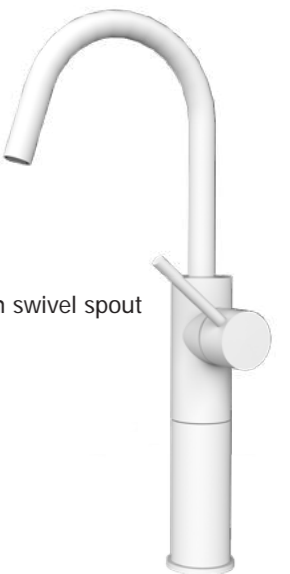

# LIGHT matt white

LIGHT matt white

LIG071BO - WASH BASIN mixer w/o waste

LIG081BO - WASH BASIN mixer w/o waste HIGH version

LIG131BO - BIDET mixer w/o waste

LIG075BO - WASH BASIN mixer with 1"1/4G pop up waste

LIG085BO - WASH BASIN mixer with 1"1/4G pop up waste HIGH version

LIG135BO - BIDET mixer with 1"1/4G pop up waste

LIGHT matt white

LIG078BO - WASH BASIN mixer w/o waste with high swivel spout

LIG078BO - WASH BASIN mixer w/o waste with high swivel spout + ZPRO250BO mixer body extension

LIGHT matt white

LIG006BO70 - Concealed BASIN mixer with spout L. 175mm.  
LIG007BO70 - Concealed BASIN mixer with spout L. 245mm.

LIG101BO70 - Concealed BASIN mixer with spout L. 175mm.  
LIG103BO70 - Concealed BASIN mixer with spout L. 245mm.

LIG101BO/M - Concealed BASIN mixer with spout L. 175mm. Rectangular wall plate  
LIG103BO/M - Concealed BASIN mixer with spout L. 245mm. Rectangular wall plate

LIGHT matt white

LIQ022BO - THERMOSTATIC BATH/SHOWER mixer w/o shower kit