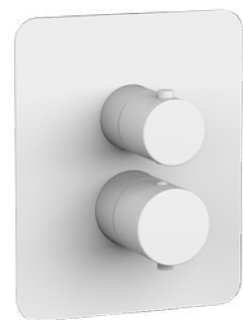

LIQBOX516BO EXTERNAL set
Thermostatic Shower mixer
diverter (2 outlets) for
completing with PBOX001