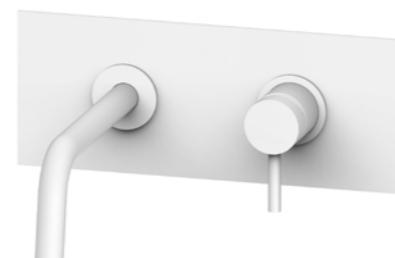

# LIGHT matt white

LIGHT matt white

LIG071BO - WASH BASIN mixer w/o waste

LIG081BO - WASH BASIN mixer w/o waste HIGH version

LIG131BO - BIDET mixer w/o waste

LIG075BO - WASH BASIN mixer with 1"1/4G pop up waste

LIG085BO - WASH BASIN mixer with 1"1/4G pop up waste HIGH version

LIG135BO - BIDET mixer with 1"1/4G pop up waste

LIGHT matt white

LIG078BO - WASH BASIN mixer w/o waste with high swivel spout

LIG078BO - WASH BASIN mixer w/o waste with high swivel spout + ZPRO250BO mixer body extension

LIGHT matt white

LIG006BO70 - Concealed BASIN mixer with spout L. 175mm.  
LIG007BO70 - Concealed BASIN mixer with spout L. 245mm.

LIG101BO70 - Concealed BASIN mixer with spout L. 175mm.  
LIG103BO70 - Concealed BASIN mixer with spout L. 245mm.

LIG101BO/M - Concealed BASIN mixer with spout L. 175mm. Rectangular wall plate  
LIG103BO/M - Concealed BASIN mixer with spout L. 245mm. Rectangular wall plate

LIGHT matt white

LIQ022BO - THERMOSTATIC BATH/SHOWER mixer w/o shower kit