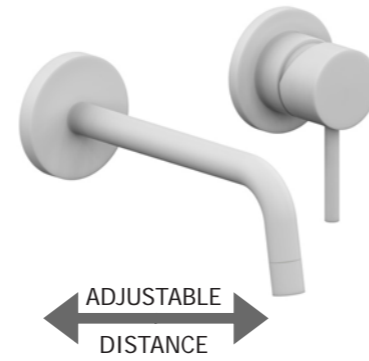

LIG085BO - WASH BASIN mixer with 1"1/4G pop up waste HIGH version

LIG135BO - BIDET mixer with 1"1/4G pop up waste

LIGHT matt white

LIG078BO - WASH BASIN mixer w/o waste with high swivel spout

LIG078BO - WASH BASIN mixer w/o waste with high swivel spout + ZPRO250BO mixer body extension

LIGHT matt white

LIG006BO70 - Concealed BASIN mixer with spout L. 175mm.  
LIG007BO70 - Concealed BASIN mixer with spout L. 245mm.

LIG101BO70 - Concealed BASIN mixer with spout L. 175mm.  
LIG103BO70 - Concealed BASIN mixer with spout L. 245mm.

LIG101BO/M - Concealed BASIN mixer with spout L. 175mm. Rectangular wall plate  
LIG103BO/M - Concealed BASIN mixer with spout L. 245mm. Rectangular wall plate

LIGHT matt white

LIQ022BO - THERMOSTATIC BATH/SHOWER mixer w/o shower kit