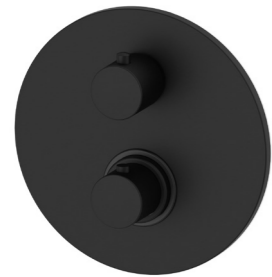

LIG101NO70 - Concealed BASIN mixer with spout L. 175mm.
LIG103NO70 - Concealed BASIN mixer with spout L. 245mm.

LIG101NO70 - Concealed BASIN mixer with spout L. 175mm. Rectangular wall plate
LIG103NO70 - Concealed BASIN mixer with spout L. 245mm. Rectangular wall plate

LIG047NO - 3-Hole BATH mixer deck mounted with deck spout
LIG048NO - 2-Hole BATH mixer deck mounted w/o spout

LIG023NO - BATH/SHOWER mixer with shower kit

LIGHT matt black

LIG011NO
Concealed SHOWER mixer
(1 outlet)

LIG015NO
Concealed SHOWER mixer
with diverter (2 outlets)

LIG018NO - LIG019NO-
Concealed SHOWER mixer
with diverter
(2 or 3 outlets)

LIQ013NO Thermostatic Shower mixer (1 outlets)
LIQ018NO Thermostatic Shower mixer (2 outlets)
LIQ019NO Thermostatic Shower mixer (3 outlets)