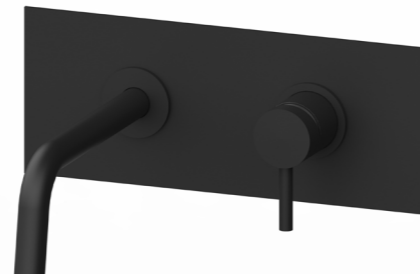

LIGHT matt black

LIGHT matt black

LIGX071NO - WASH BASIN
mixer w/o waste

LIGX081NO - WASH BASIN
mixer w/o waste HIGH version

LIGX131NO - BIDET
mixer w/o waste

LIGX075NO - WASH BASIN
mixer with 1"1/4G pop up waste

LIGX085NO - WASH BASIN
mixer with 1"1/4G pop up waste HIGH version

LIGX135NO - BIDET mixer with
1"1/4G pop up waste

LIGHT matt black

LIG006NO70 - Concealed BASIN mixer with spout L. 175mm.
LIG007NO70 - Concealed BASIN mixer with spout L. 245mm.

LIG101NO70 - Concealed BASIN mixer with spout L. 175mm.
LIG103NO70 - Concealed BASIN mixer with spout L. 245mm.

LIG101NO70 - Concealed BASIN mixer with spout L. 175mm. Rectangular wall plate
LIG103NO70 - Concealed BASIN mixer with spout L. 245mm. Rectangular wall plate