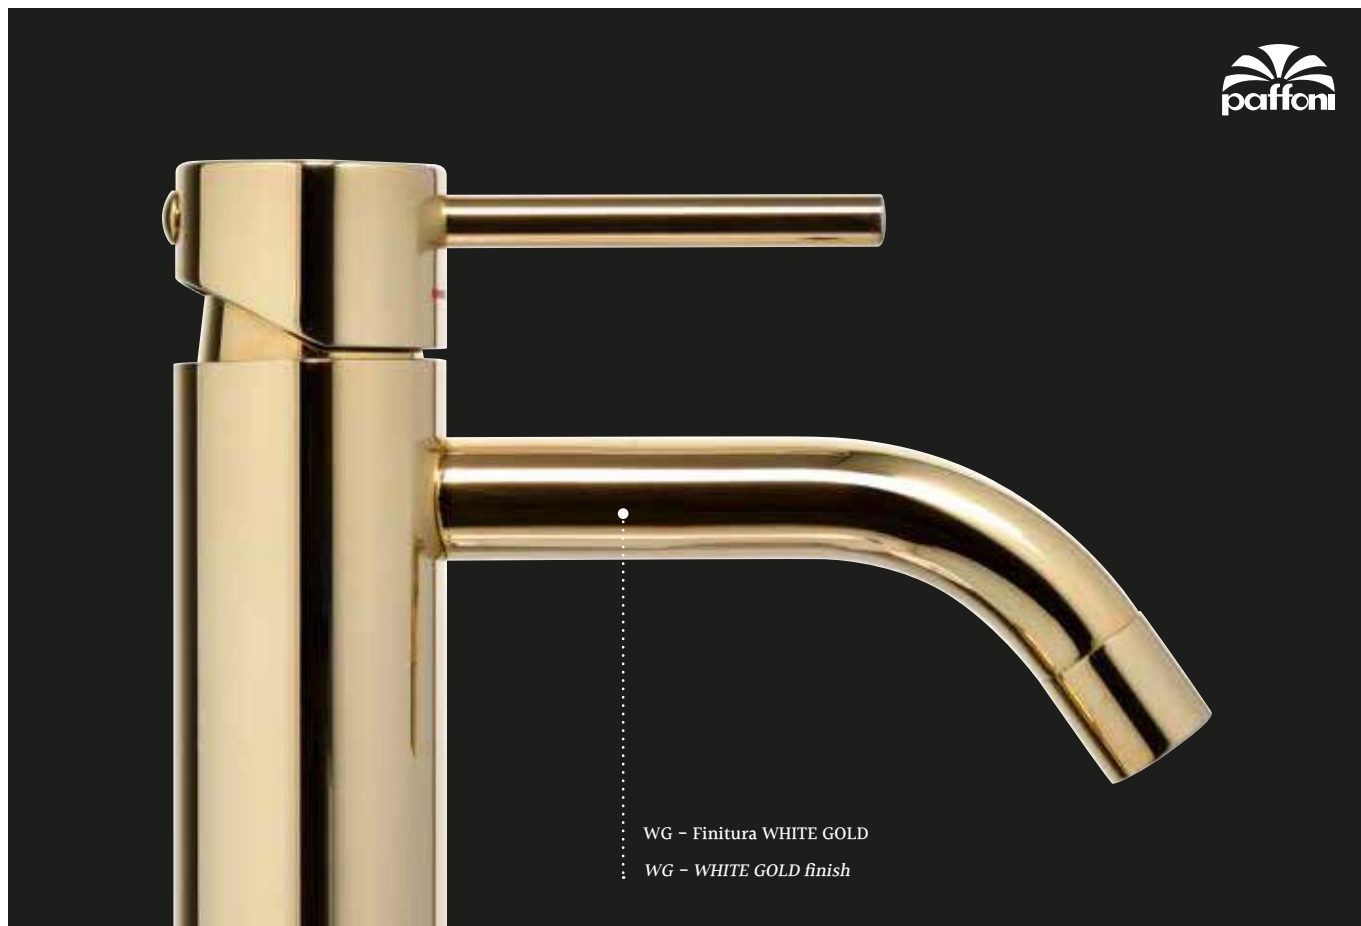

Tall wash basin mixer *without*/with pop up waste

081

085

© **LIGX 071ST**

Miscelatore lavabo *senza* scarico, con *leva cilindro*

Wash basin mixer *without* pop up waste, with *cylinder handle*

© **LIGX 081ST**

Miscelatore lavabo prolungato *senza* scarico, con *leva cilindro*

Tall wash basin mixer *without* pop up waste, with *cylinder handle*

WG - Finitura WHITE GOLD
WG - WHITE GOLD finish

© **LIG 131-135ST**