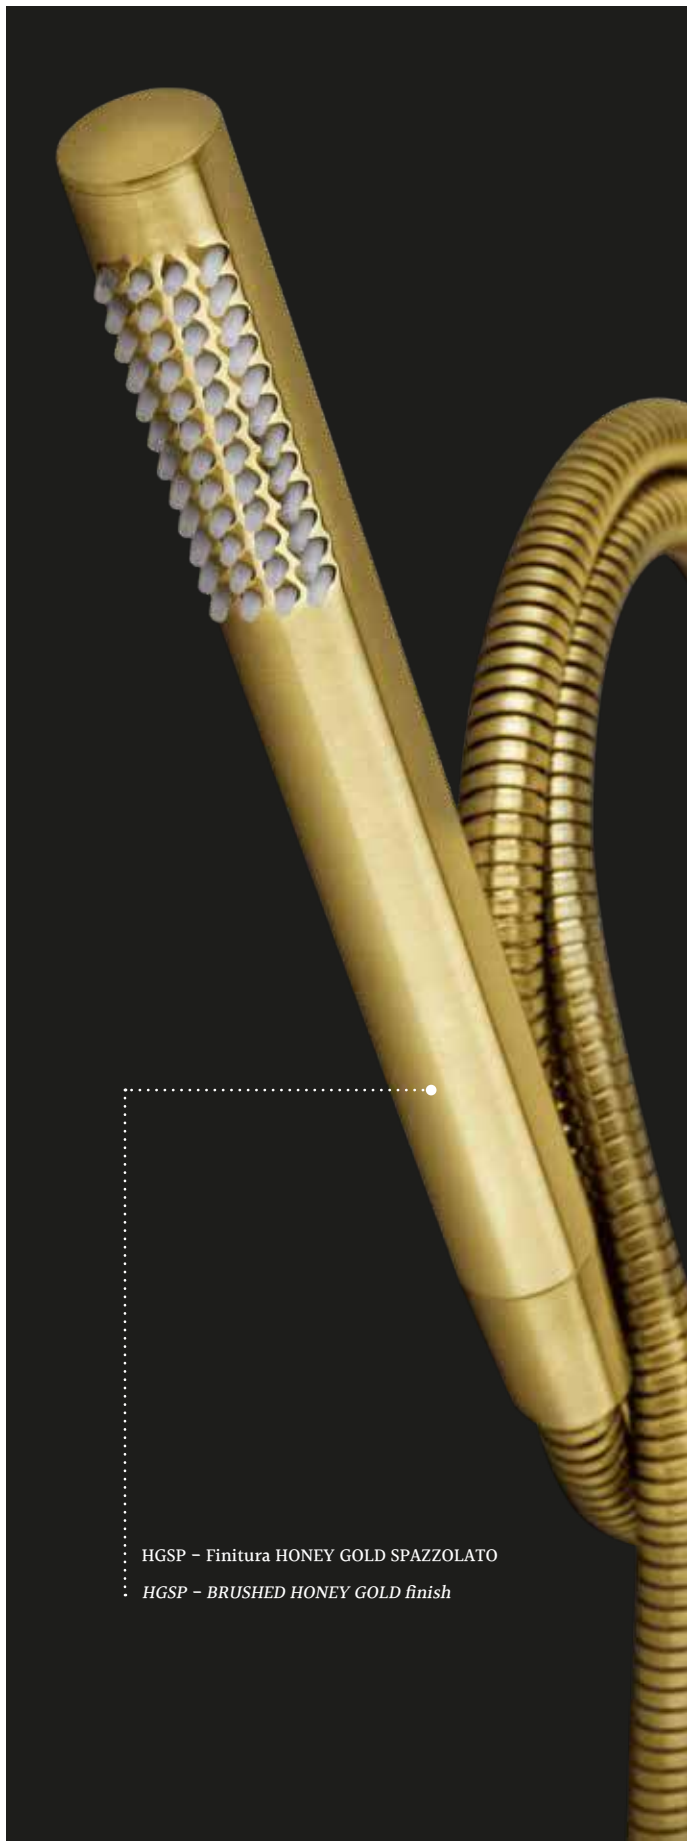

HG - Finitura HONEY GOLD
 HG - HONEY GOLD finish

© **LIG 032ST**

Miscelatore vasca a pavimento (da abbinare con LIG030)
 Free-standing bath/shower mixer (to be completed with LIG030)

- | | | | | | | | | |
|---|---|---|---|---|---|---|---|---|
|  |  |  |  |  |  |  |  |  |
| CR | ST | NO | WG | HG | HGSP | ROSE | NKN | NKNSP |